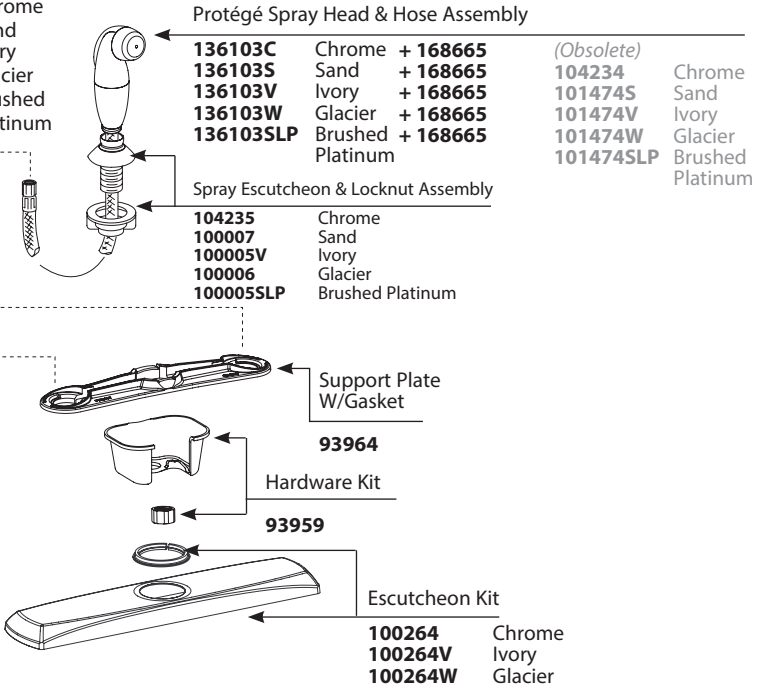

FOR MODELS WITH THREADED CONNECTION BETWEEN 3/99 to 7/07
(must order 168665 for threaded connection side sprays)

MOEN, ESCUTCH, 300005197