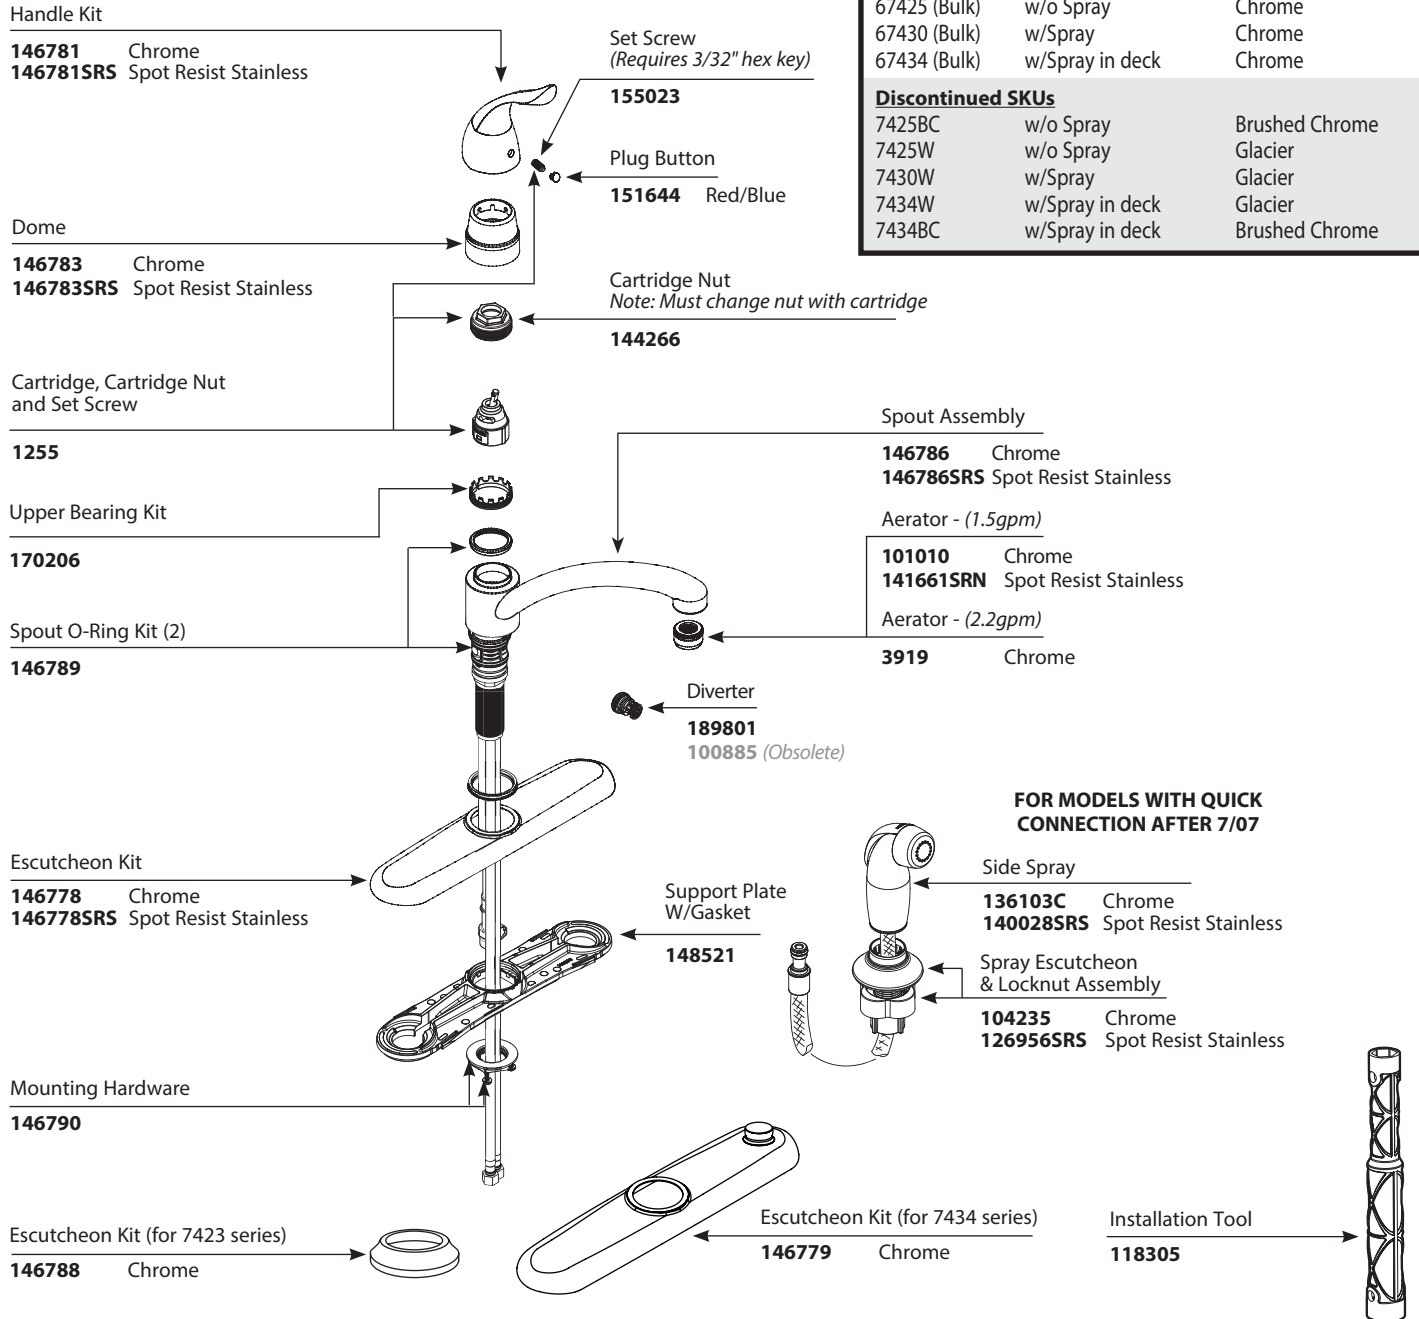

■ Order by Part Number

CHATEAU® Single-Handle Kitchen Faucet

MODEL		FINISH
7423	w/o Spray	Chrome
7425	w/o Spray	Chrome
7425SRS	w/o Spray	Spot Resist Stainless
7437	w/Spray	Chrome
7430	w/Spray	Chrome
7430SRS	w/Spray	Spot Resist Stainless
7434	w/Spray in deck	Chrome
67425 (Bulk)	w/o Spray	Chrome
67430 (Bulk)	w/Spray	Chrome
67434 (Bulk)	w/Spray in deck	Chrome

Discontinued SKUs		
7425BC	w/o Spray	Brushed Chrome
7425W	w/o Spray	Glacier
7430W	w/Spray	Glacier
7434W	w/Spray in deck	Glacier
7434BC	w/Spray in deck	Brushed Chrome