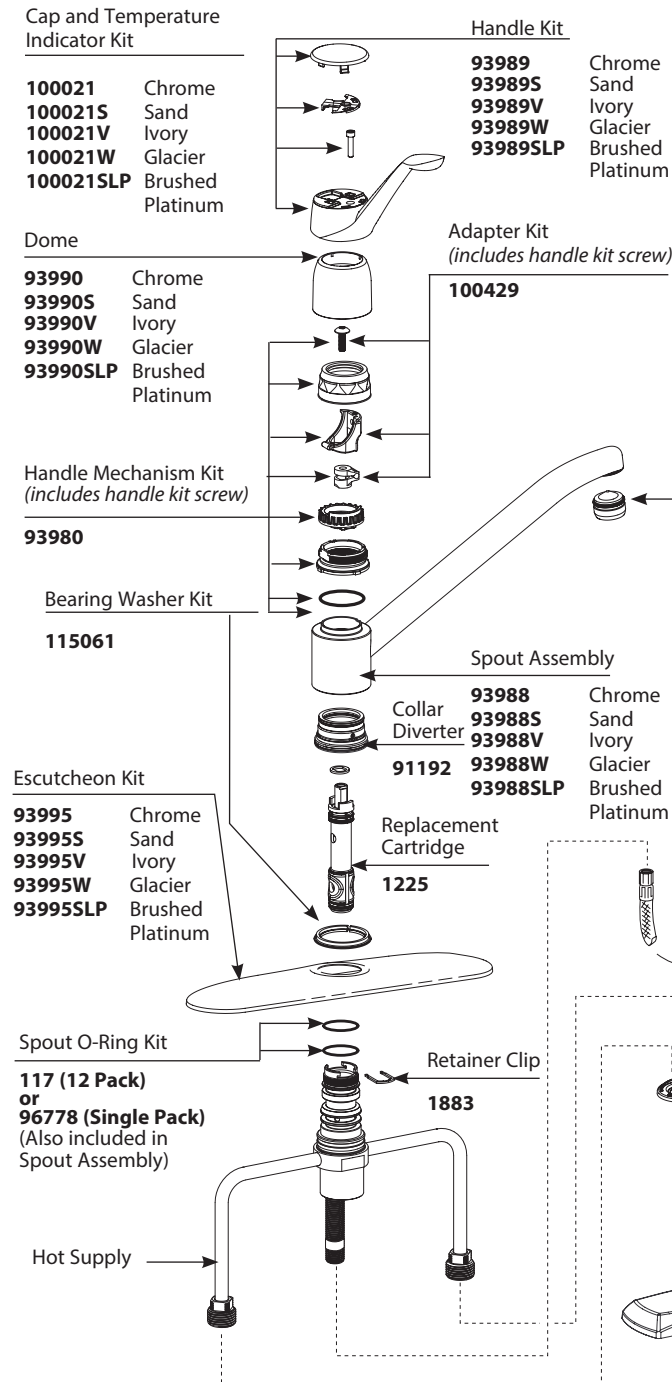

■ Order by Part Number

For models sold before 1/2/06

CHATEAU® Single-Handle Kitchen Faucet		
MODEL		FINISH
7425	4" Supplies w/o Spray	Chrome
7425BC	4" Supplies w/o Spray	Brushed Chrome
7425W	4" Supplies w/o Spray	Glacier
67425	4" Supplies w/o Spray	Chrome
7430	4" Supplies w/ Spray	Chrome
7430BC	4" Supplies w/ Spray	Brushed Chrome
7430W	4" Supplies w/ Spray	Glacier
67430	4" Supplies w/ Spray	Chrome
87430	4" Supplies w/ Spray	Chrome
DISCONTINUED SKUS		
7442	4" Supplies w/ Spray	Chrome
7425S	4" Supplies w/o Spray	Sand
7425SLP	4" Supplies w/o Spray	Brushed Platinum
7425V	4" Supplies w/o Spray	
Ivory		
7426	4" Supplies w/ Swing 'N' Spray	Chrome
7430S	4" Supplies w/ Spray	Sand
7430V	4" Supplies w/ Spray	Ivory
7430SLP	4" Supplies w/ Spray	Brushed Platinum
67424	16" Supplies w/o Spray	Chrome
67433	16" Supplies w/ Spray	Chrome
67442	4" Supplies w/ Spray	Chrome
87430SLP	4" Supplies w/ Spray	Brushed Platinum
87430V	4" Supplies w/ Spray	Ivory
87430W	4" Supplies w/ Spray	Glacier

MODELS SOLD BEFORE MARCH 1999			
Spray Head & Hose Assembly			
170926C	Chrome	+ 168665	+ 104235
170926S	Sand	+ 168665	+ 100007
170926W	Glacier	+ 168665	+ 100006
<i>(Obsolete)</i>			
1873	Black		
1873S	Sand		
1873W	Glacier