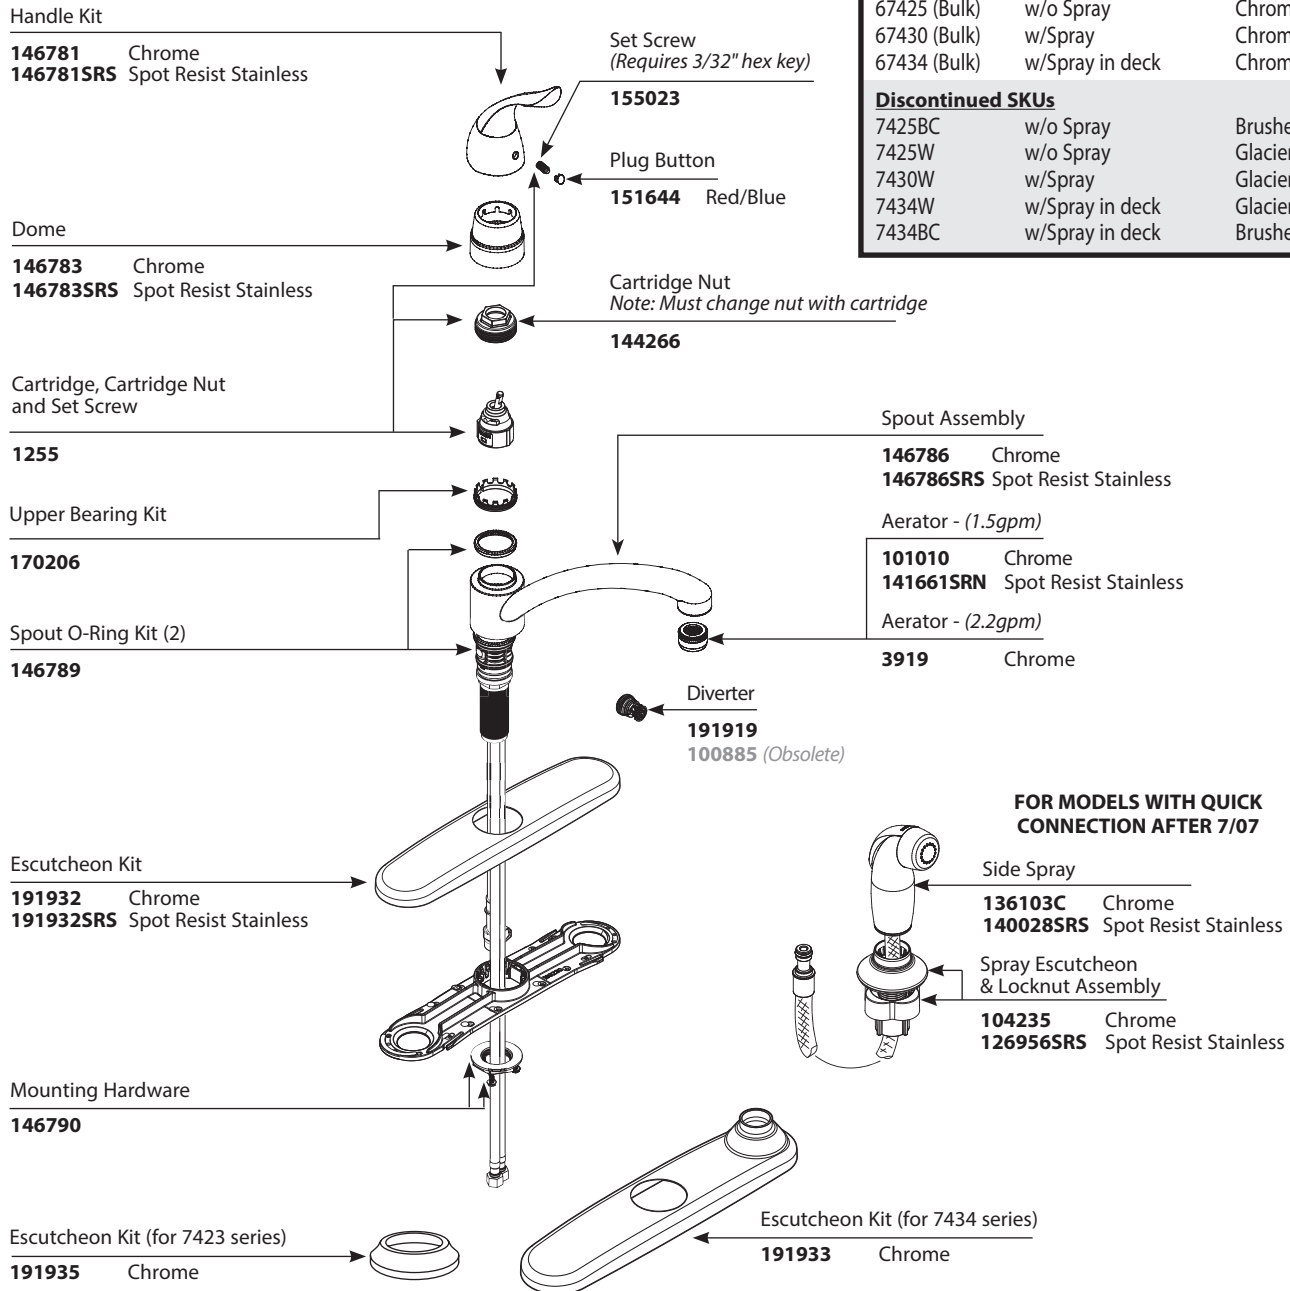

■ Order by Part Number

*There is more than one version of this model.
Page down to identify the version you have.*

CHATEAU® Single-Handle Kitchen Faucet

MODEL		FINISH
7423	w/o Spray	Chrome
7425	w/o Spray	Chrome
7425SRS	w/o Spray	Spot Resist Stainless
7437	w/Spray	Chrome
7430	w/Spray	Chrome
7430SRS	w/Spray	Spot Resist Stainless
7434	w/Spray in deck	Chrome
67425 (Bulk)	w/o Spray	Chrome
67430 (Bulk)	w/Spray	Chrome
67434 (Bulk)	w/Spray in deck	Chrome

Discontinued SKUs		
7425BC	w/o Spray	Brushed Chrome
7425W	w/o Spray	Glacier
7430W	w/Spray	Glacier
7434W	w/Spray in deck	Glacier
7434BC	w/Spray in deck	Brushed Chrome

■ Order by Part Number

CHATEAU® Single-Handle Kitchen Faucet