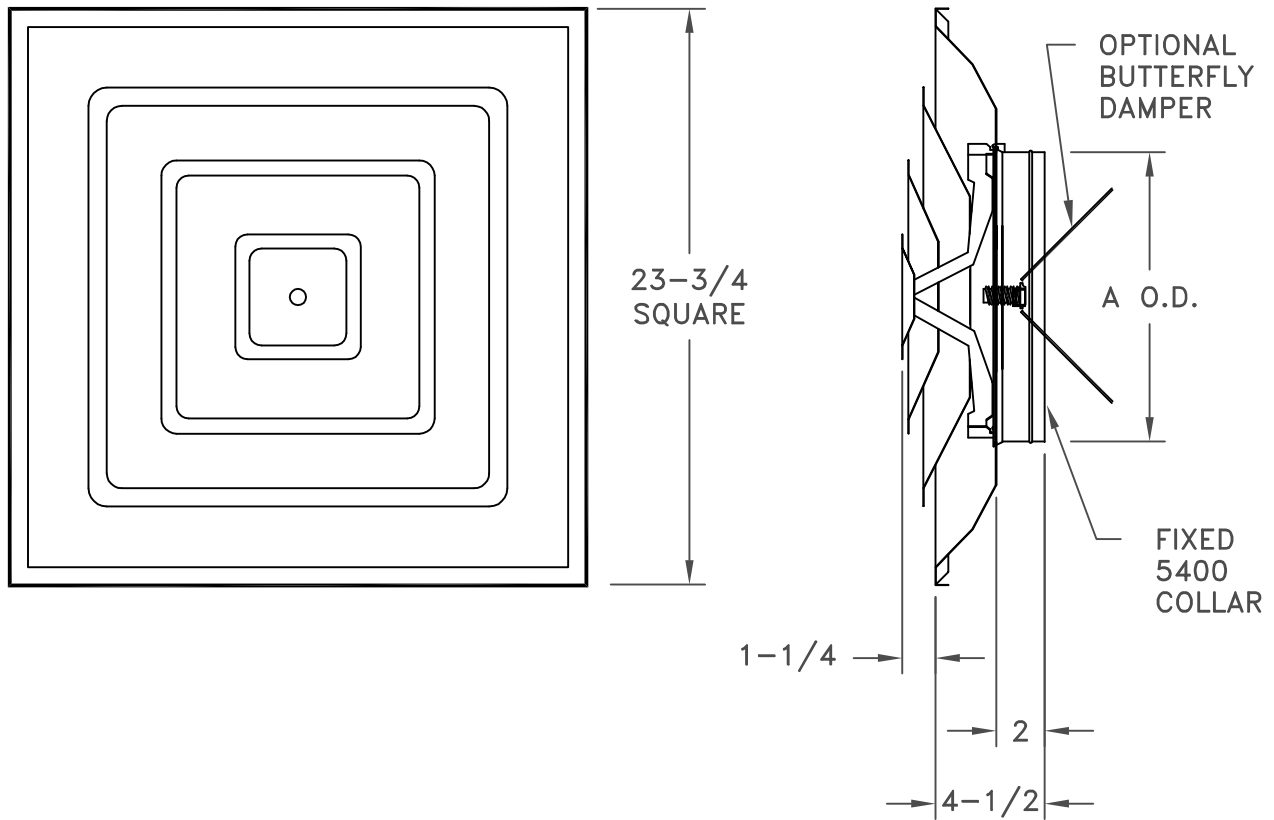

- ALL STEEL CONSTRUCTION
- FITS STANDARD 2' X 2' T-BAR CEILING SYSTEMS
- OPTIONAL NO. 3800 STEEL BUTTERFLY DAMPER
- AVAILABLE IN 6-14 INCH COLLAR SIZES
- FINISH: WHITE (W) ENAMEL

SIZE	A O.D.
6	5-7/8
8	7-7/8
10	9-7/8
12	11-7/8
14	13-7/8