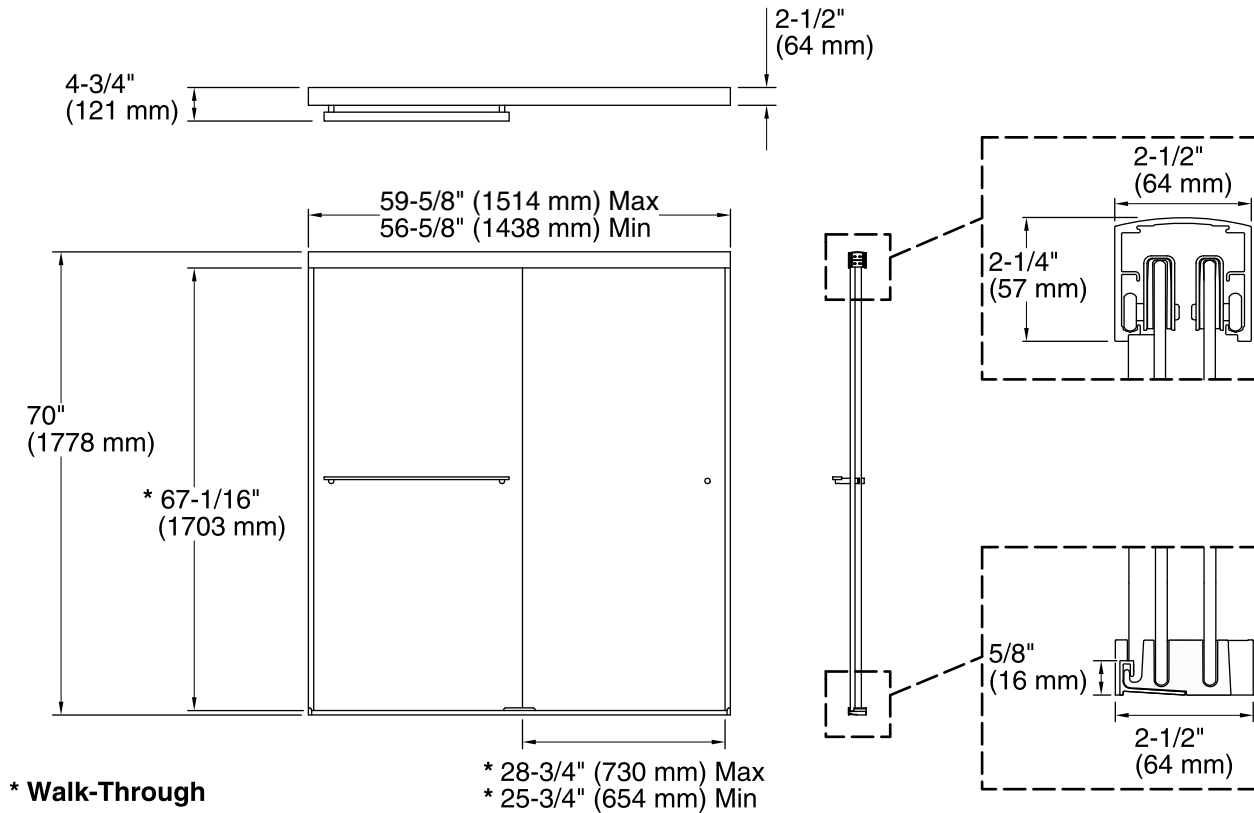

### Technical Information

All product dimensions are nominal.

Installation type:	For shower base installation
Opening style:	Sliding/Bypass
Opening Width - Min:	56-5/8" (1438 mm)
Opening Width - Max:	59-5/8" (1514 mm)
Walk-through - Min:	25-3/4" (654 mm)
Walk-through - Max:	28-3/4" (730 mm)
Glass thickness:	5/16" (8 mm)
Glass coating:	CleanCoat®