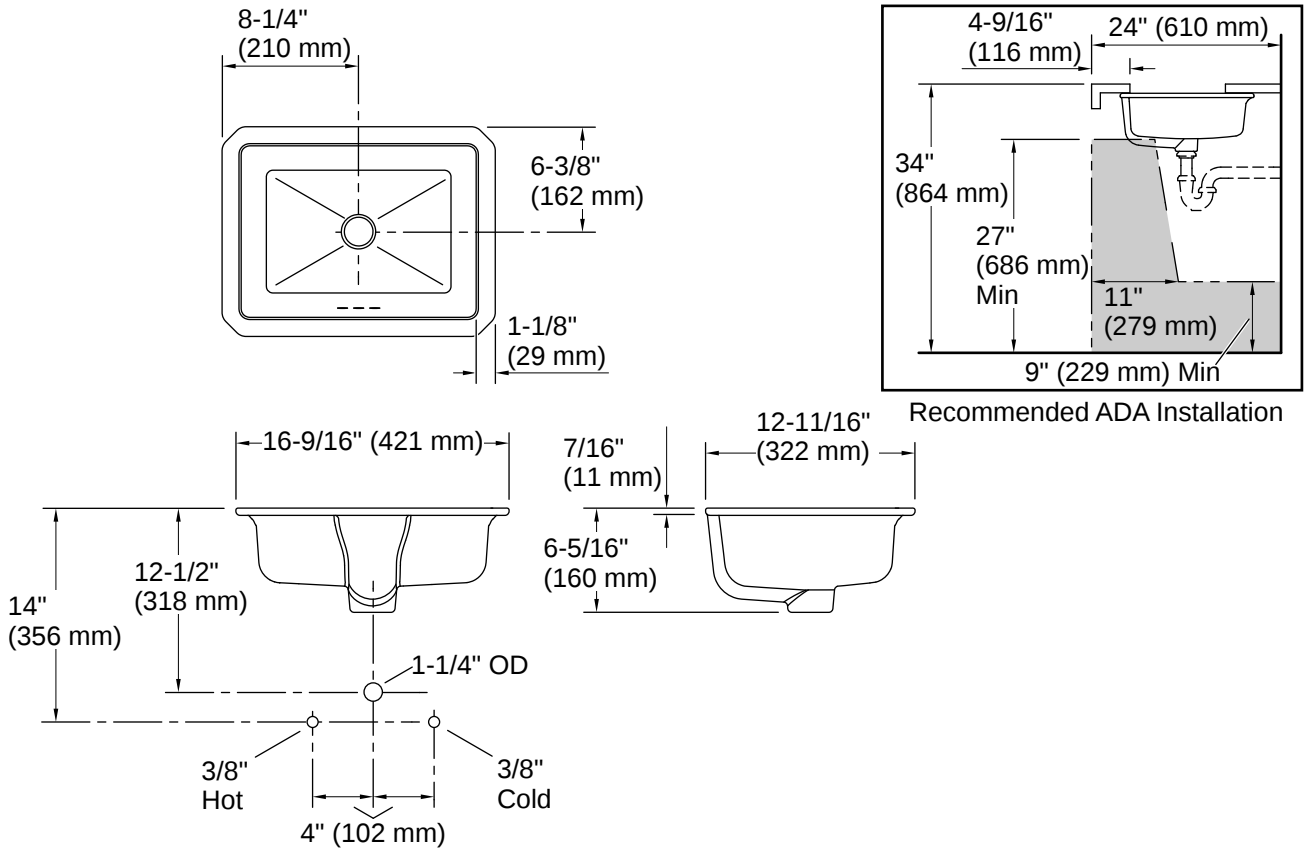

Installation

- Undermount

Installation Notes

Install this product according to the installation instructions.

NOTICE: Countertop manufacturer or cutter must use the current product template available at www.kohler.com or by calling 1-800-4KOHLER. Kohler Co. is not responsible for cutout errors when the incorrect cut-out template is used. ADA, OBC, CSA B651 compliant when installed to the specific requirements of these regulations.