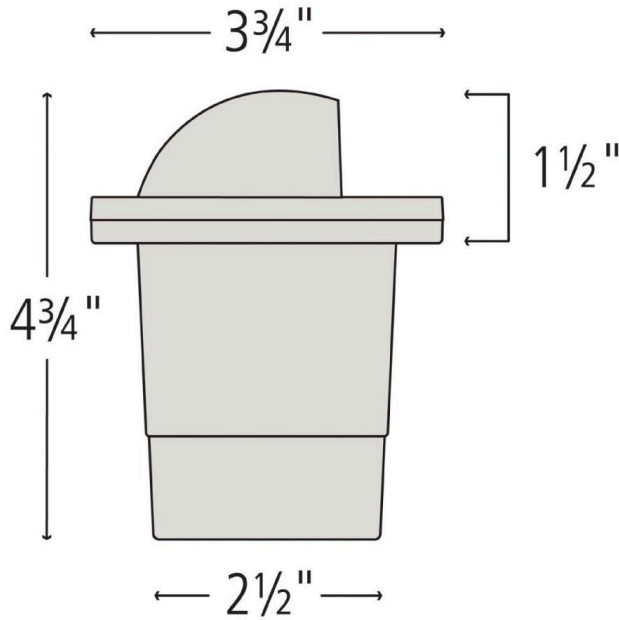

HARDY ISLAND WELL LIGHT

16707MZ
12V EYEBROW

DETAILS	
FINISH:	Matte Bronze
MATERIAL:	Cast Brass
GLASS:	Frosted
DIMMABLE:	YES - WITH DIMMABLE LAMP (NOT INCLUDED)

DIMENSIONS	
WIDTH:	3.8"
HEIGHT:	4.8"
DEPTH:	3.8
WEIGHT:	1lb

LIGHT SOURCE	
LIGHT SOURCE:	Socketed
WATTAGE:	1-4w MR16 LED, 20w Equiv.
VOLTAGE:	12v
TRANSFORMER REQUIRED:	Yes

MOUNTING	
LEAD WIRE:	1 X 36"

SHIPPING	
CARTON LENGTH:	4.8
CARTON WIDTH:	4.8
CARTON HEIGHT:	8
CARTON WEIGHT:	2