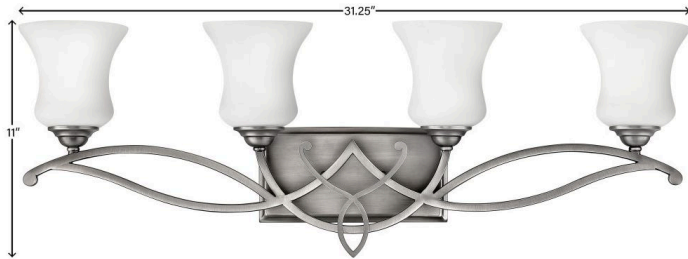

BROOKE

5004AN

LARGE FOUR LIGHT VANITY

Brooke's updated traditional look features a minimalist forged scroll design in Antique Nickel and Olde Bronze that elegantly complements its etched opal glass.

| DETAILS | |
|-----------|---|
| FINISH: | Antique Nickel |
| MATERIAL: | Metal |
| GLASS: | Etched Opal |
| DIMMABLE: | YES - WITH DIMMABLE LAMP (NOT INCLUDED) |

| DIMENSIONS | |
|----------------|----------------|
| WIDTH: | 31.3" |
| HEIGHT: | 11" |
| WEIGHT: | 6lb |
| BACK PLATE: | 9.25"W x 4.5"H |
| EXTENSION: | 6.3" |
| TOP TO OUTLET: | 7" |

| LIGHT SOURCE | |
|---------------|-----------------------------|
| LIGHT SOURCE: | Socketed |
| WATTAGE: | 4-14w Med. LED, 100w Equiv. |
| VOLTAGE: | 120v |

| SHIPPING | |
|----------------|----|
| CARTON LENGTH: | 33 |
| CARTON WIDTH: | 14 |
| CARTON HEIGHT: | 9 |
| CARTON WEIGHT: | 10 |

PRODUCT DETAILS:

- This fixture can be mounted either up or down to best fit your space
- Damp Rated
- Merging the best of traditional and modern elements with a sophisticated and streamlined look