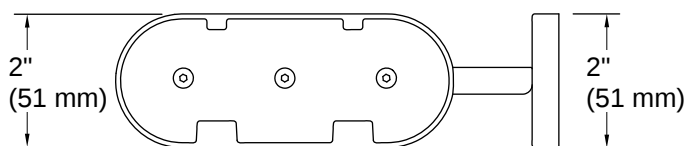

Installation

- Installation hardware and template included

Installation Notes

Install this product according to the installation instructions.