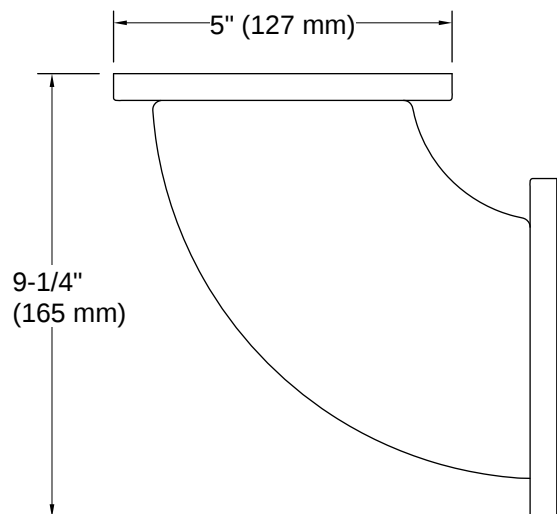

Installation

- Installation hardware and template included

Installation Notes

Install this product according to the installation instructions.