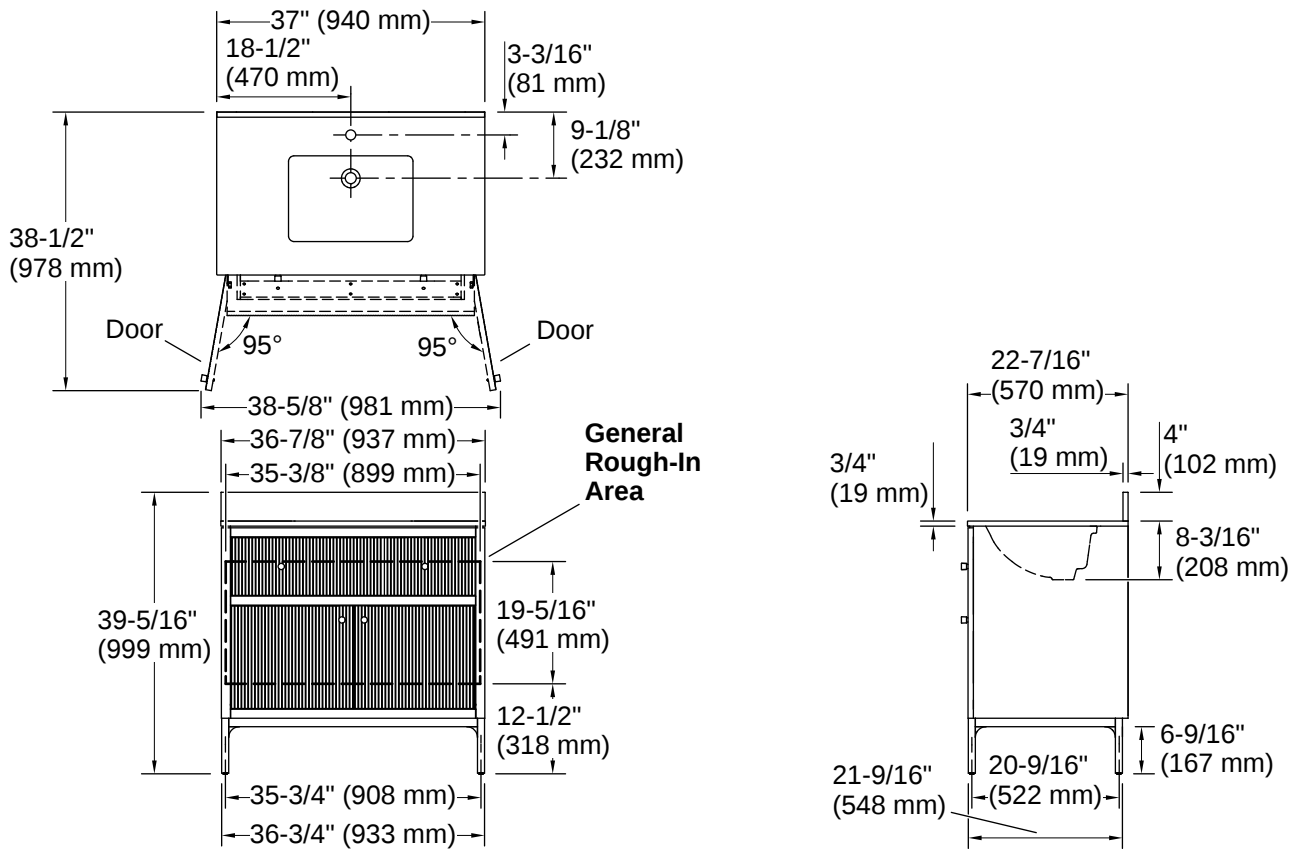

Installation

- Easy installation – no special tools required

Installation Notes

Install this product according to the installation instructions.