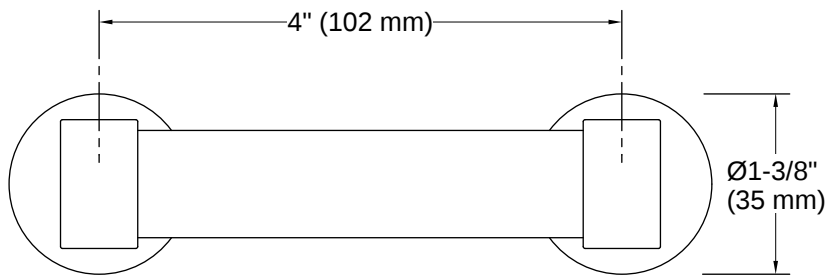

Installation

- Installation hardware and template included

Installation Notes

Install this product according to the installation instructions.