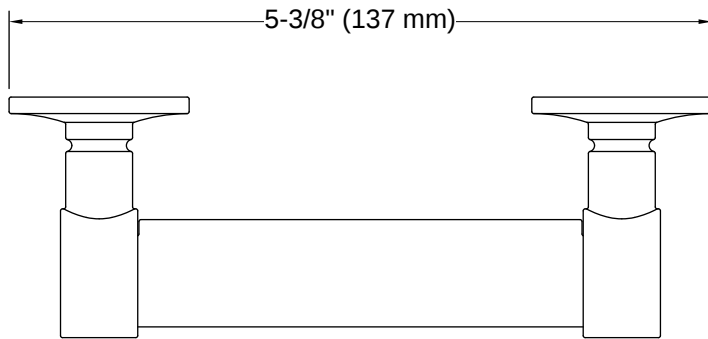

Installation

- Installation hardware and template included

Installation Notes

Install this product according to the installation instructions.