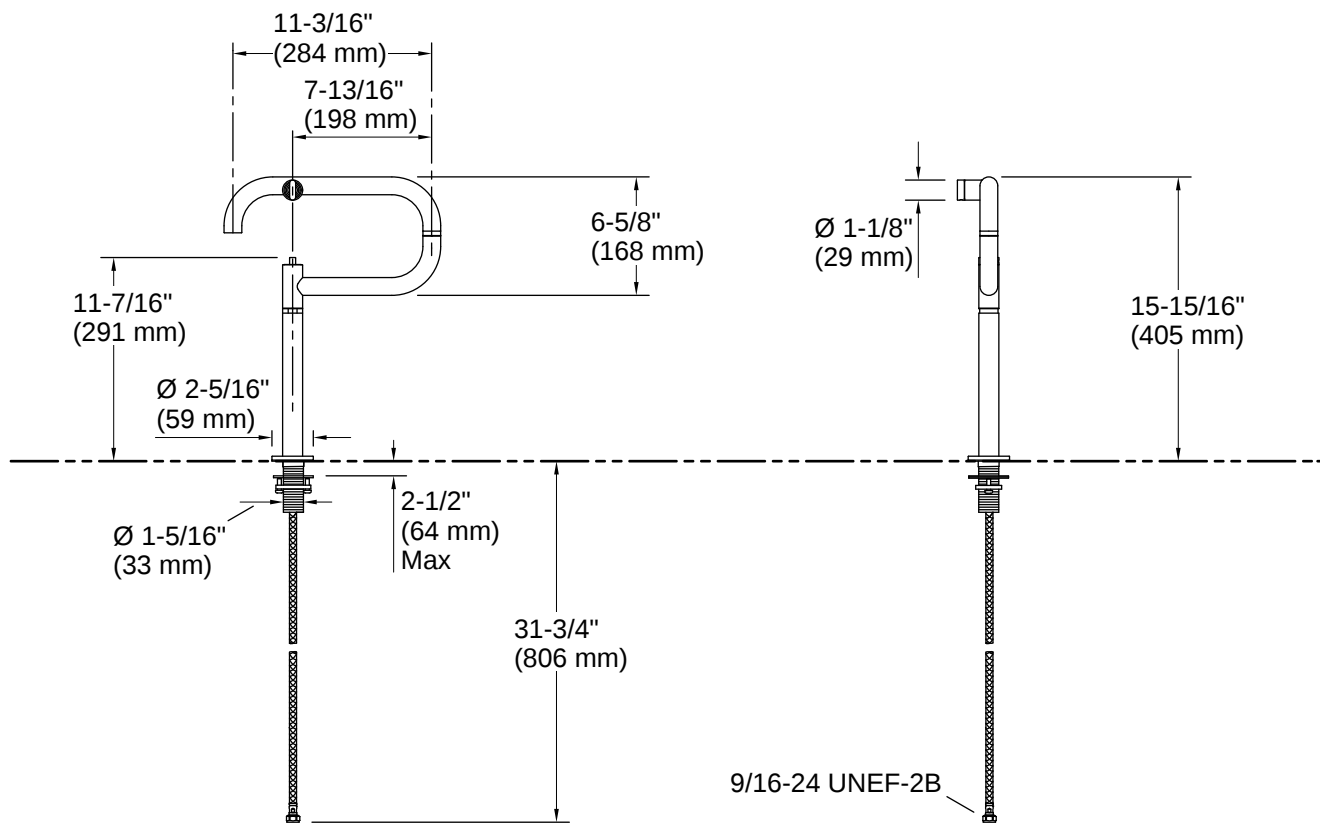

Installation Notes

Install this product according to the installation instructions.