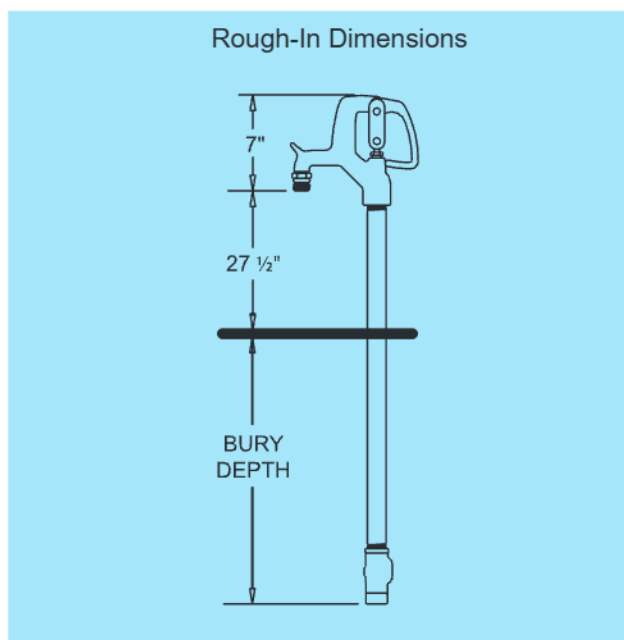

Freezeless Yard Hydrant Model W34

W34 hydrants are intended for irrigation purposes and used for filling field spray equipment, cleaning tools and equipment, lawn and garden care, watering livestock, fire protection - immediate water flow even in sub-zero temperatures.

Features:

One Piece Variable Flow Plunger - Large cushion type seal for longer life - is not easily damaged and assures shut-off even when foreign particles are present.

Maintenance & Repair - All repairs can be made from top of unit without removing hydrant from the ground.

Tamper Proof Lock - Can be locked in closed position by inserting padlock or bolt through hole in link.

Long Life Packing - Graphite packing for lubricity and long life.

Long Life Valve Seat - Special shape - large contact area - eliminates need for renewable nylon seat.

Specifications:

Female Inlet: 3/4" NPT

Casing: 1" Galvanized Steel Pipe

Operating Rod: 3/8" Galvanized Steel Pipe

Drain Hole: Tapped - 1/8" N.P.T.

Removable Nozzle: 3/4" Brass Male Hose Nozzle

Optional: At additional cost
1" brass pipe outer casing
3/8" brass pipe operating rod
1" hose nozzle (10007)

Maximum Working Pressure: 125 p.s.i.

Maximum Temperature: 120° F

SHIPPING WEIGHT

Bury Depth (Ft)	1	2	3	4	5	6	7*
Weight (Lbs)	14	16	18	20	22	24	26

*Must ship by truck line due to length.

**For Installation / Troubleshooting Instructions go to
www.woodfordmfg.com or call 1-800-621-6032**

When ordering, specify model and bury depth.