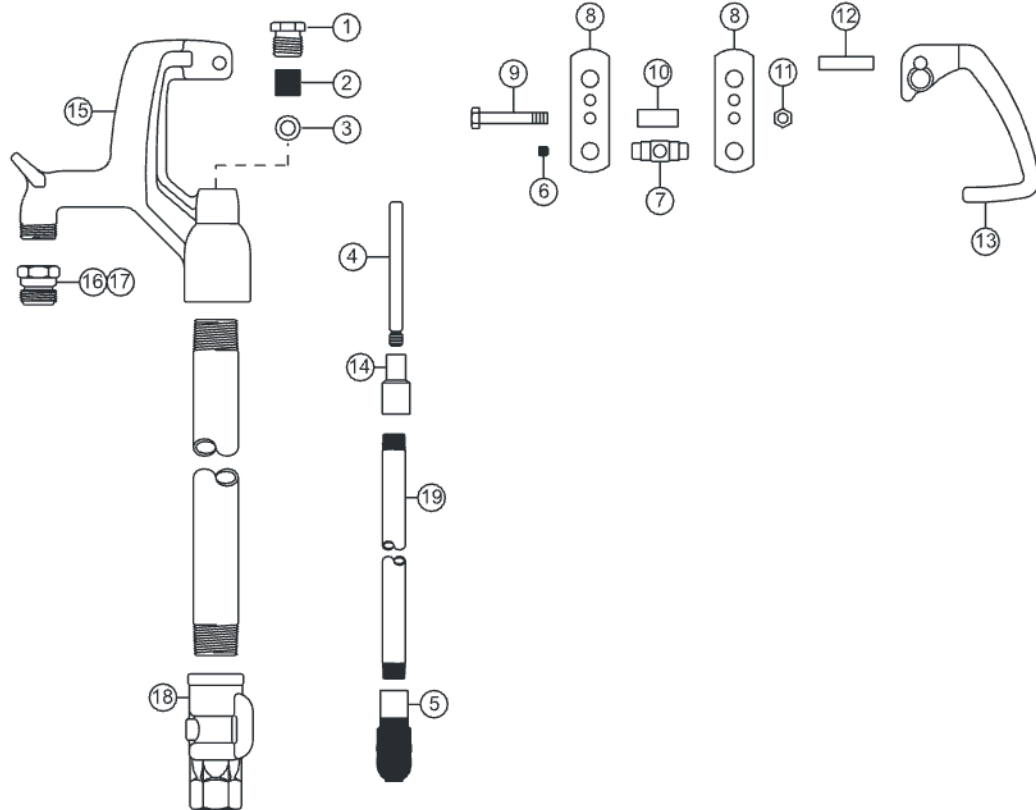

Tamper Proof Lock - Can be locked in closed position by inserting padlock or bolt through hole in link.

Long Life Packing - Graphite packing for lubricity and long life.

Long Life Valve Seat - Special shape - large contact area - eliminates need for renewable nylon seat.

Specifications:

Female Inlet: 3/4" NPT

Casing: 1" Galvanized Steel Pipe

Operating Rod: 3/8" Galvanized Steel Pipe

Drain Hole: Tapped - 1/8" N.P.T.

Removable Nozzle: 3/4" Brass Male Hose Nozzle

Optional: At additional cost
 1" brass pipe outer casing
 3/8" brass pipe operating rod
 1" hose nozzle (10007)

When ordering, specify model and bury depth.

WOODFORD

MODEL W34 PARTS LIST

ITEM	PART#	DESCRIPTION	ITEM	PART#	DESCRIPTION
1	10100	Packing Nut	19	W34 - 3/8" Operating Pipe (Bury Depth & Length)	
2	10101	Packing		10023	1' Bury (35 1/2" Long)
3	10102	Packing Support Washer		10024	2' Bury (47 1/2" Long)
4	10104	Brass Rod Stem		10025	3' Bury (59 1/2" Long)
5	10105	Plunger		10026	4' Bury (71 1/2" Long)
6	10158	Pivot Set Screw		10027	5' Bury (83 1/2" Long)
7	10159	Pivot		10028	6' Bury (95 1/2" Long)
	15050	Pivot Assembly (Includes Items 6 & 7)		10029	7' Bury (107 1/2" Long)
8	10144	Steel Link (2 Req'd)		RK-W34HA	Head Assembly - Complete (Includes Items 1-4, 6-16) (15039)
9	10157	Link Bolt		RK-W34	Repair Kit (Includes Items 1-7)
10	10146	Link Spacer		RK-WXL	Steel Link Repair Kit (Includes Items 8 - 11)
11	10206	Link Bolt Nut			
12	10142	Handle Pin			
13	10211	Handle			
14	10011	Reducing Coupling			
15	15040	Head & Nozzle Assembly (Includes Item 16)			
16	10004	3/4" Brass Hose Nozzle (Standard)			
17	10007	1' Brass Hose Nozzle (Optional)			
18	10018	Valve Body			