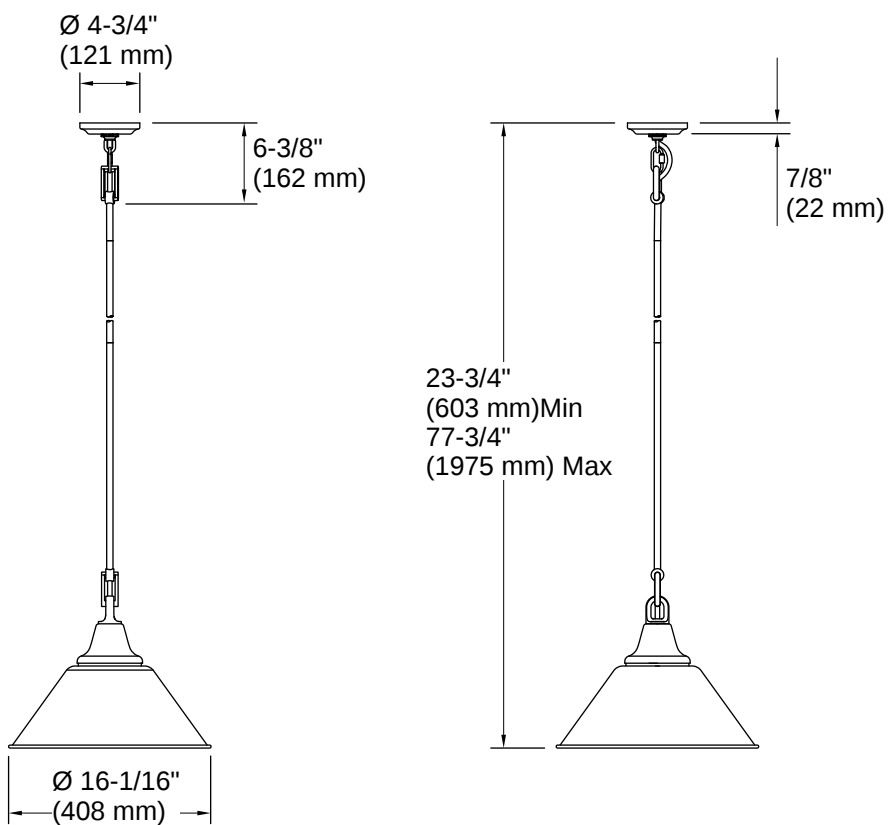

Installation

- Ceiling-mount

Installation Notes

Install this product according to the installation instructions.