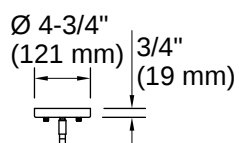

Installation

- Ceiling-mount

Installation Notes

Install this product according to the installation instructions.