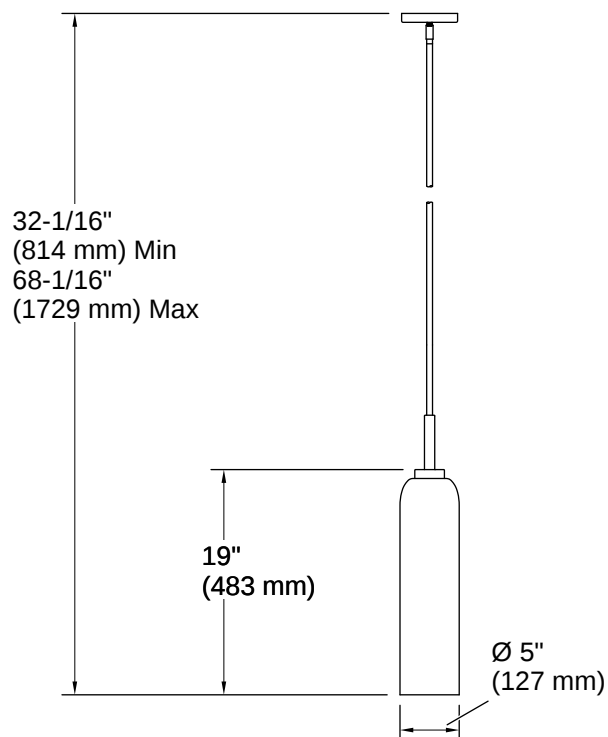

Installation

- Ceiling-mount

Installation Notes

Install this product according to the installation instructions.