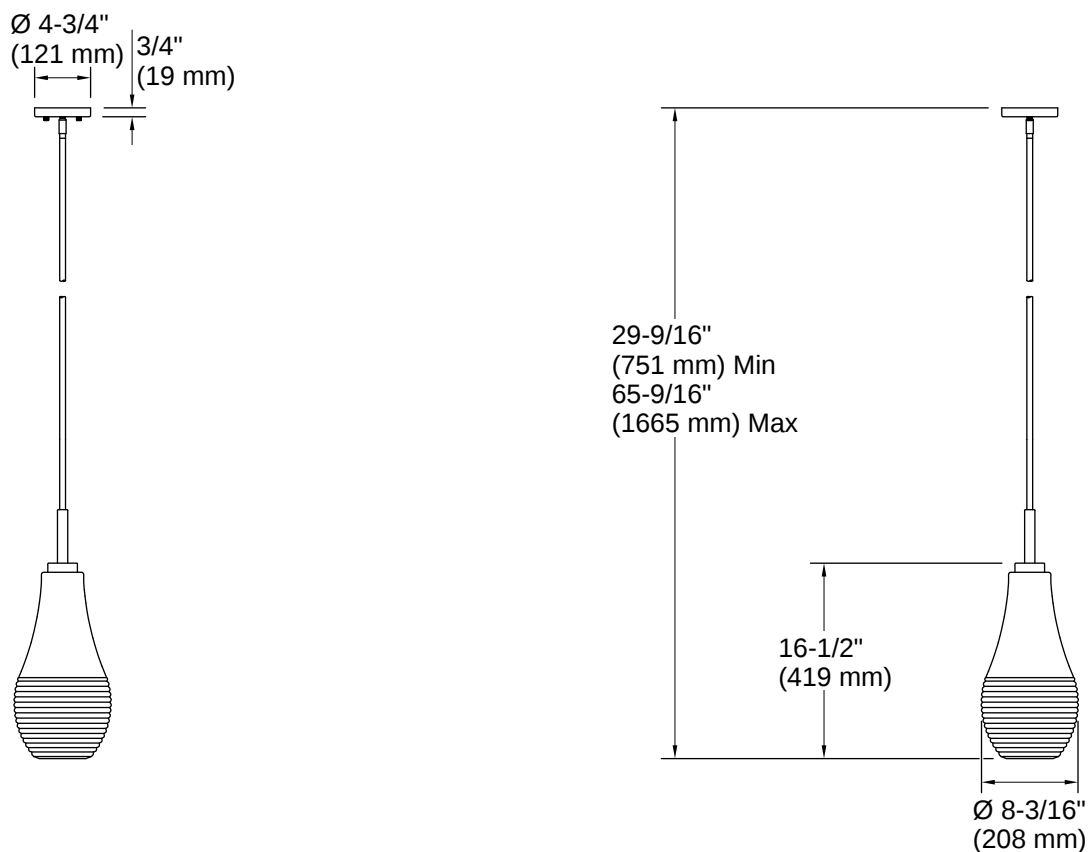

Installation

- Ceiling-mount

Installation Notes

Install this product according to the installation instructions.