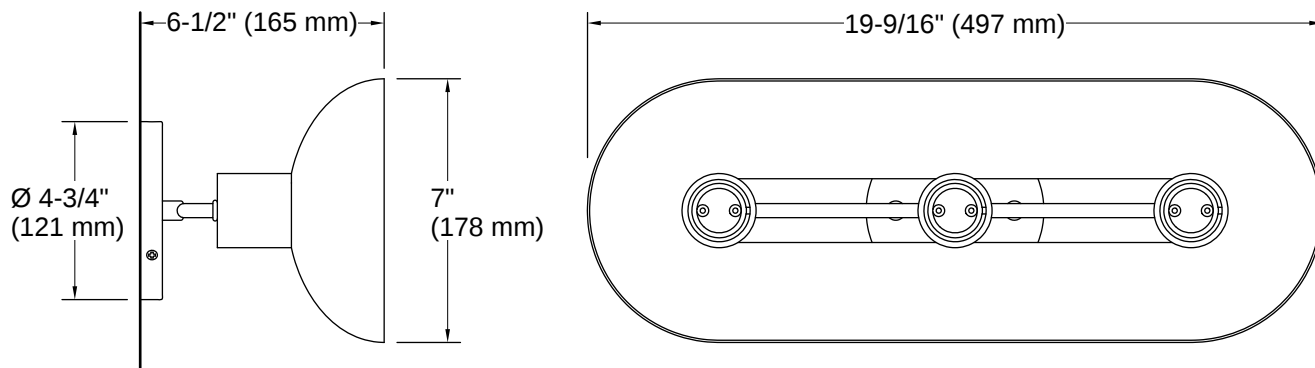

Installation

- Wall-mount

Installation Notes

Install this product according to the installation instructions.