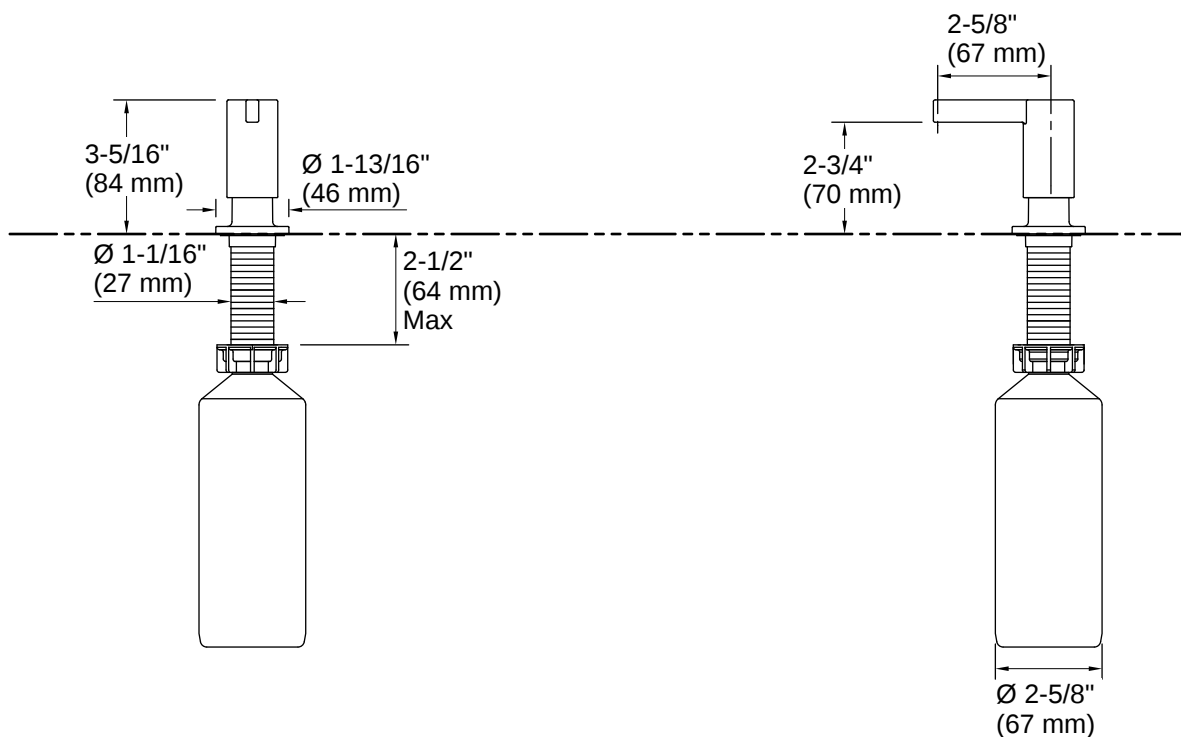

Installation Notes

Install this product according to the installation instructions.