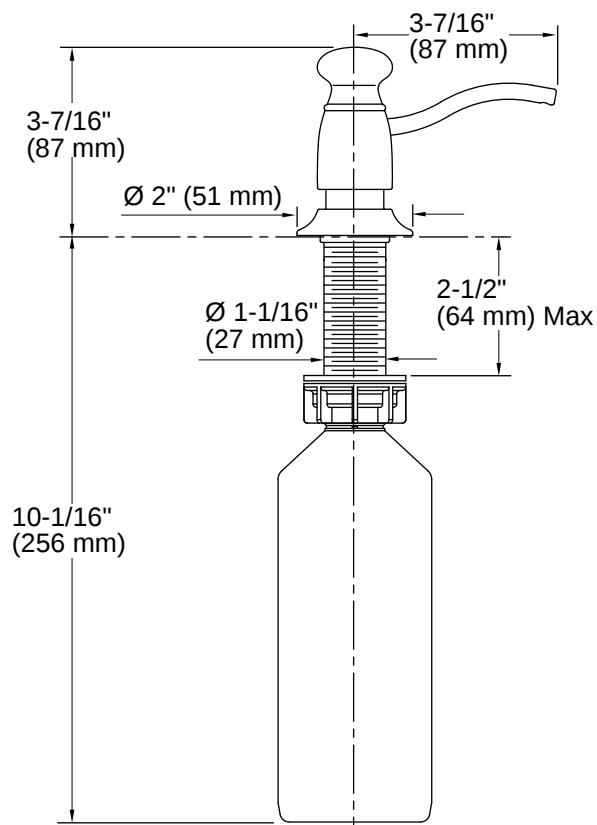

Installation Notes

Install this product according to the installation instructions.