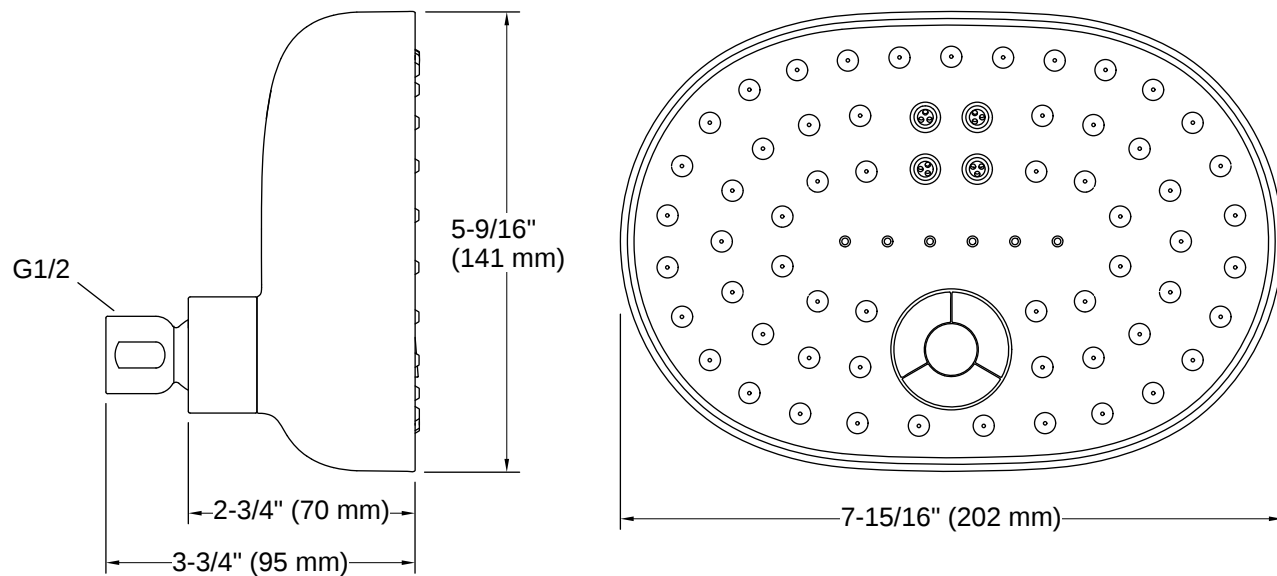

THE BOLD LOOK
OF **KOHLER**®

Codes/Standards

ASME A112.18.1/CSA B125.1
DOE - Energy Policy Act 1992

Technical Information

All product dimensions are nominal.

Flow Rate

Shower/Rainhead Rated 2.5 gpm (9.5 l/min)
Maximum Flow:

Installation

- 1/2" -14 NPT connection
- Wall-mount
- Shower arm and flange sold separately

Installation Notes

Install this product according to the installation instructions.