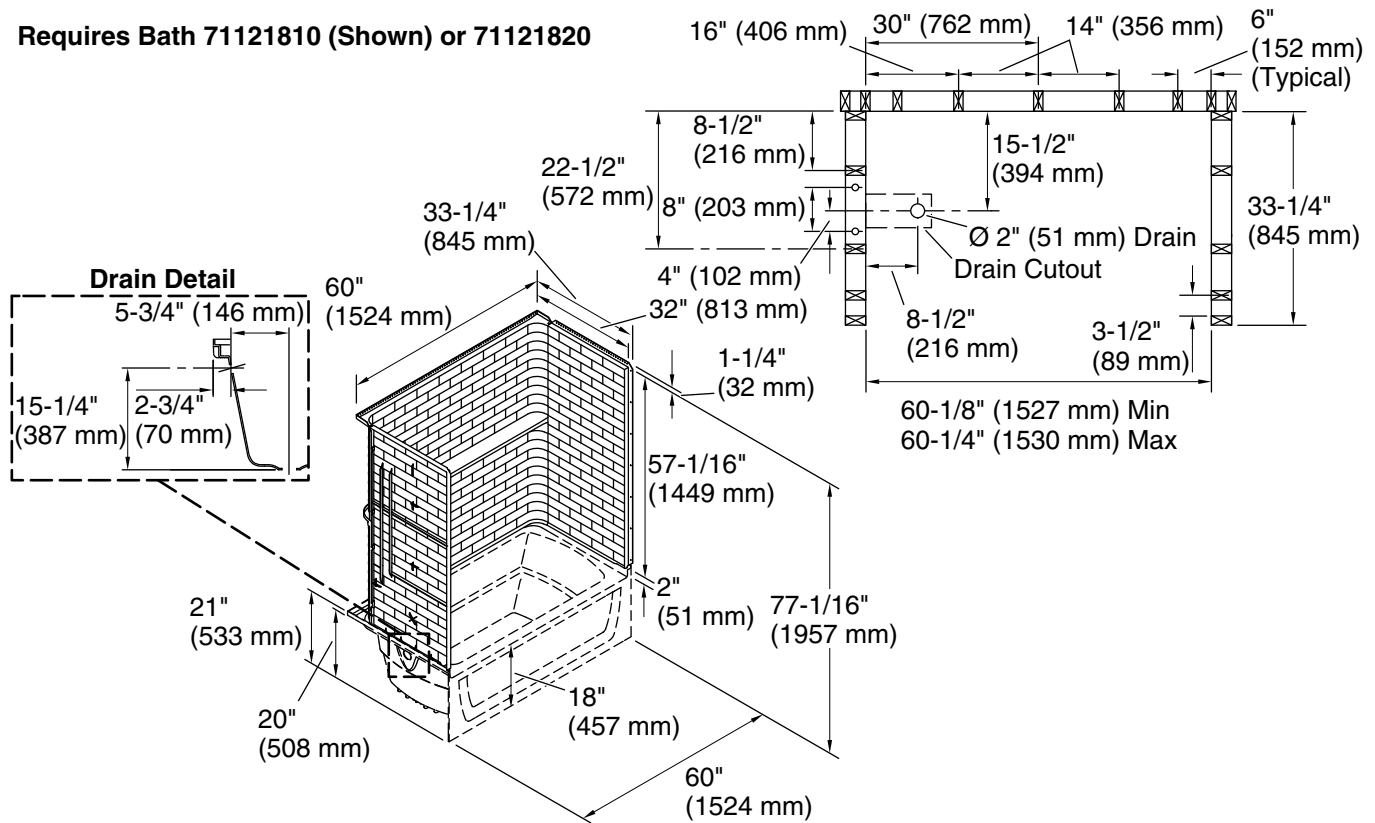

4-16-2026 20:26 - US/CA

Requires Bath 71121810 (Shown) or 71121820

Technical Information

All product dimensions are nominal.

Weight:	60 lbs (27.2 kg)
Maximum door height:	58-3/4" (1492 mm)
Maximum door width:	57-3/4" (1467 mm)

Notes

Install this product according to the installation instructions.
Left drain model is shown. Right drain model is a mirror of the left drain model.