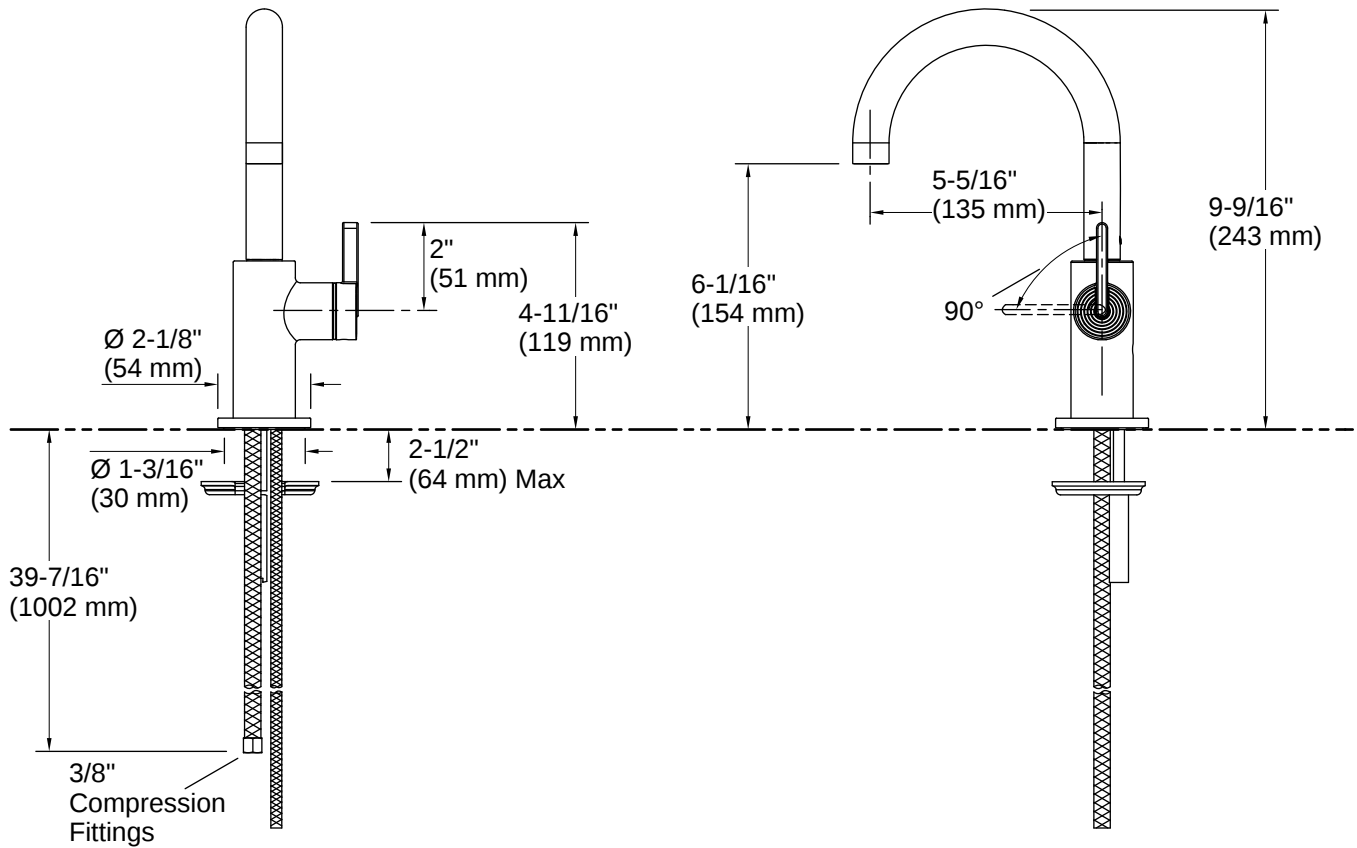

Components® | K-28291

Beverage faucet

Features

- Works with KOHLER filtration systems or as a cold water tap
- Integrated air gap offers reverse osmosis (RO) compatibility
- KOHLER ceramic disc valves exceed industry longevity standards by over two times, ensuring durable performance for life
- 1.5 gpm (5.7 lpm) maximum flow rate at 60 psi (4.14 bar)
- Faucet spout rotates 360° and offers clearance for filling glasses and pitchers
- Right-side lever handle
- Coordinates with other products in the Components collection

Spout Reach: 5-5/16" (134 mm)

Flow Rate

Faucet Flow Rate: 1.5 gpm (5.7 l/min)

Valves

Included Valve: Ceramic disc

Material

- Premium metal construction for durability and reliability
- KOHLER finishes resist corrosion and tarnishing

Installation

- Single-hole installation

Installation Notes

Install this product according to the installation instructions.

ADA compliant for faucet handles only

ADA, CSA B651 compliant when installed to the specific requirements of these regulations.