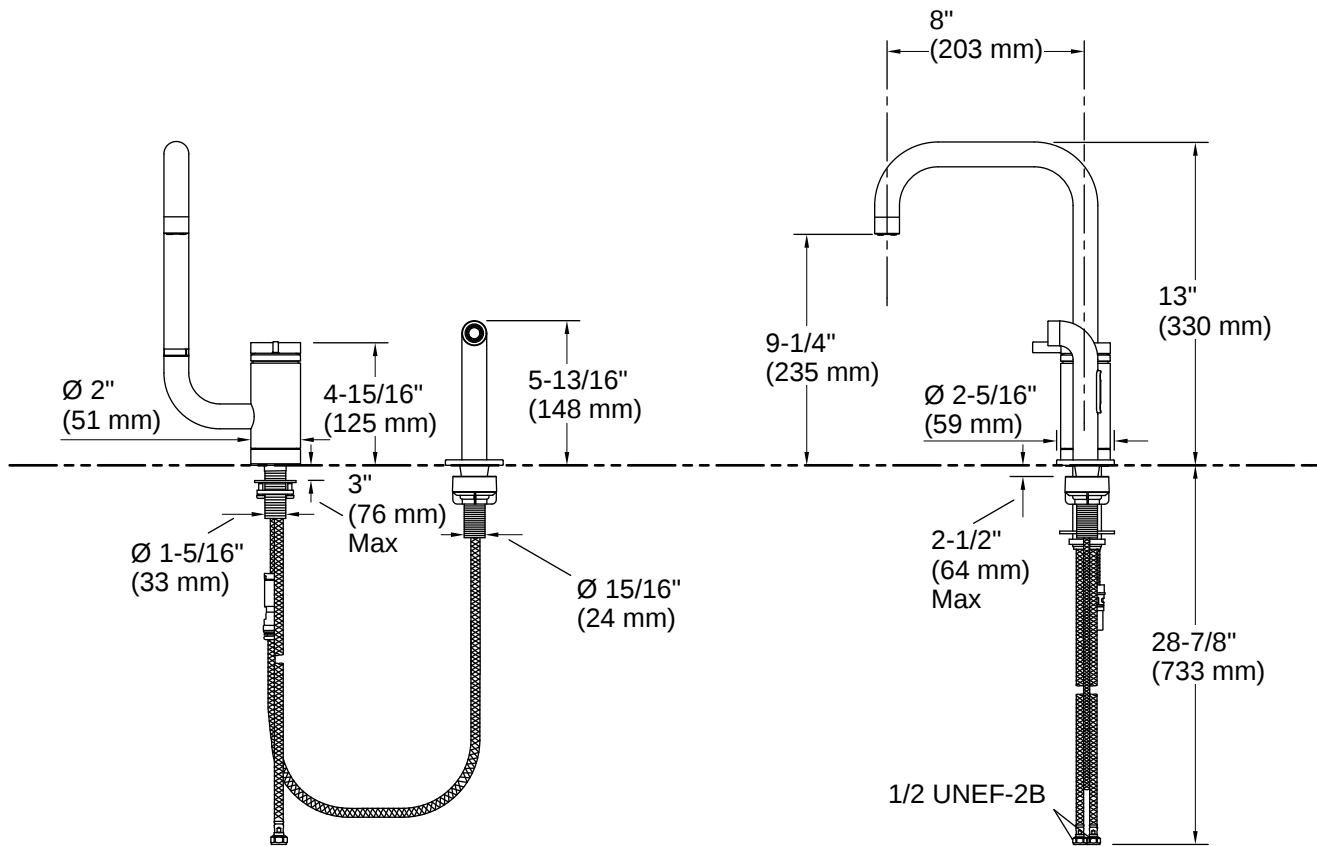

Installation

- Two-hole installation
- Flexible supply lines simplify installation

Installation Notes

Install this product according to the installation instructions.

ADA compliant for faucet handles only
ADA, CSA B651 compliant when installed to the specific requirements of these regulations.