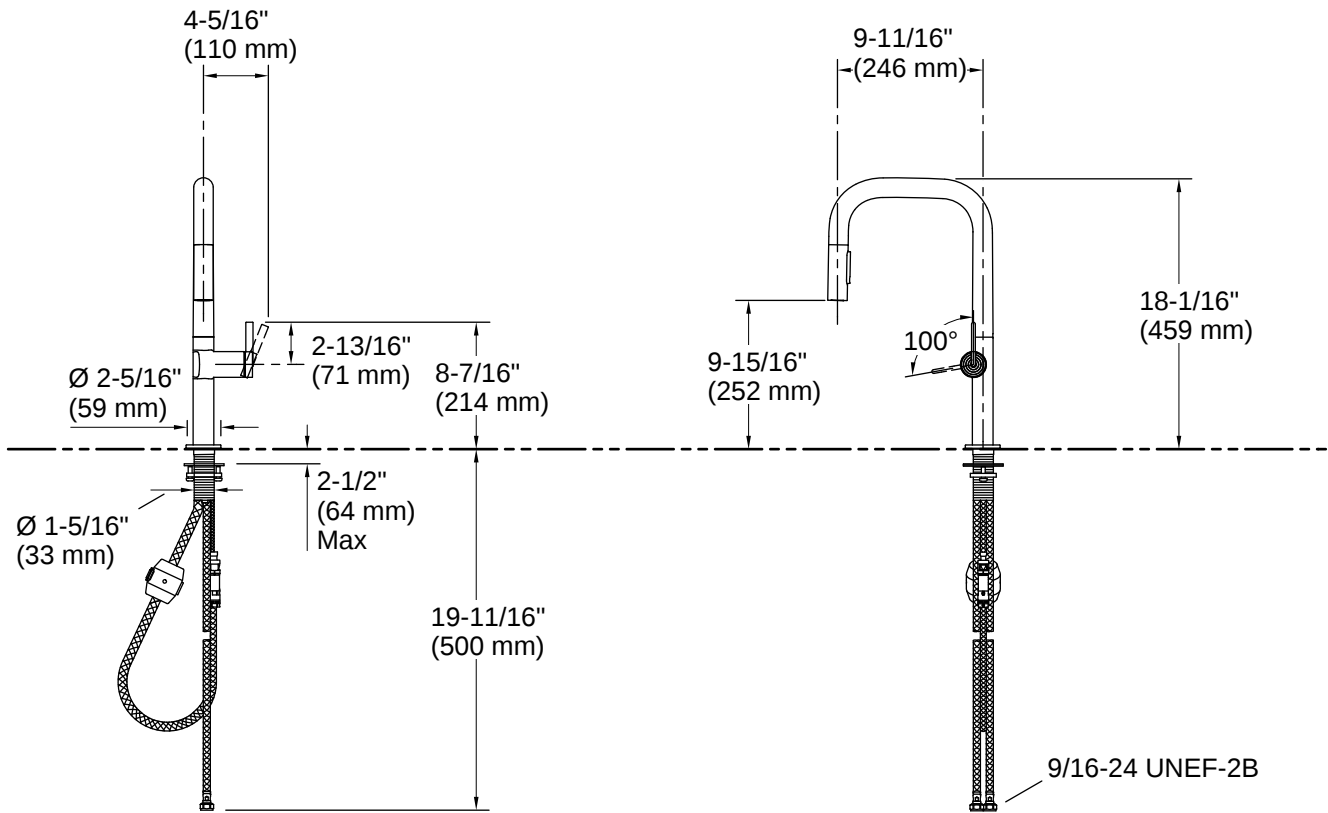

Technical Information

All product dimensions are nominal.

Handle

Handle Style/ Type: Lever

Spout

Spout Reach: 9-11/16" (246 mm)

Flow Rate

Faucet Flow Rate: 1.5 gpm (5.7 l/min)

Installation

- For single-hole or three-hole installation (escutcheon plate sold separately)
- Flexible supply lines simplify installation

Installation Notes

Install this product according to the installation instructions.