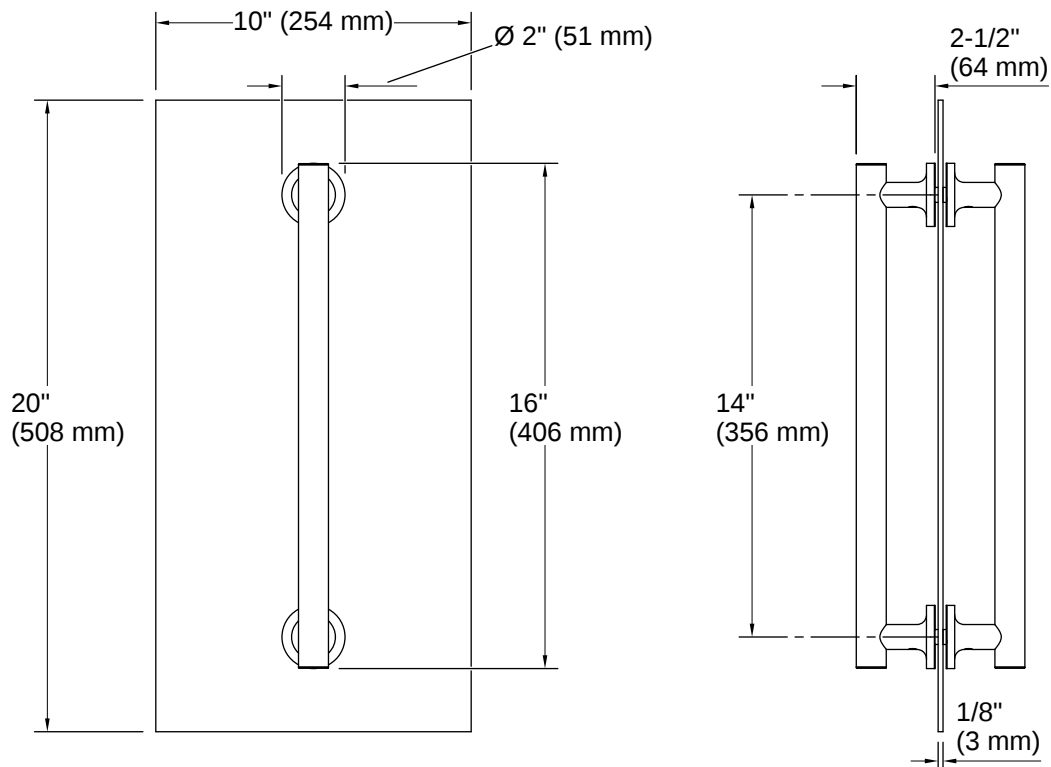

Purist® | K-705767

14" pivot shower door handle

Features

- Generous 14" (356 mm) handle length
- Double handle opens door from the inside and outside of the shower
- For use with heavy glass pivot shower doors
- Coordinates with other products in the Purist collection

Installation Notes

Install this product according to the installation instructions.

This handle is designed to be paired with the Heavy Glass Pivot shower doors. For custom installations, \varnothing 1/2" holes are required at the dimensions shown.