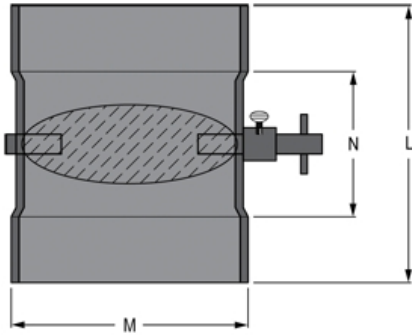

Weight(gm): 1200

Size: 6

Color: GRAY

Material: CPVC

Type Butterfly Damper

Connection Belled Socket

L = 8-1/4

N = 3-1/4

M = 7

Fabricated Dimension References:

- G** = (LAYING LENGTH) intersection of center lines to bottom of socket/thread; 90° elbows, tees, crosses; ± 1/4 & larger ± 1/2 inch.
- H** = Intersection of center lines to face of fitting; 90° elbows, tees, crosses; ± 1/4 inch.; wyes ± 1/2 inch; 14" & larger inch.
- J** = Intersection of center lines to bottom of socket/thread; 45° elbows; ± 1/4 inch; 14" & larger ± 1/2 inch.
- L** = Overall length of fittings; ± 1/2 inch; wyes ± 1 inch; 14" & larger ± 1 inch.
- M** = Outside diameter of socket/thread hub; ± 1/4 inch.
- N** = Socket bottom to socket bottom; couplings; ± 1/2 inch.
- W** = Height of cap; ± 1/4 inch.