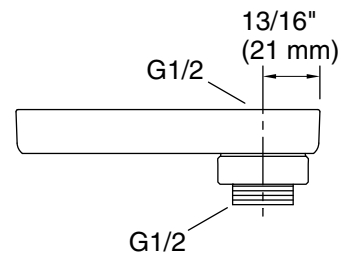

## Features

- 4-1/4" x 8-1/16" x 1-5/16" (108 x 205 x 33 mm) oblong shelf with rim
- Designed to fit most KOHLER slidebars with integrated water supply as well as stand-alone supply elbows
- Coordinates with other products in the Statement collection
- Lightly textured surface keeps soap and bottles secure
- Center drain slot prevents water pooling

## Installation

- G 1/2" - 14 connection
- Easy installation – no special tools required

## Technical Information

All product dimensions are nominal.