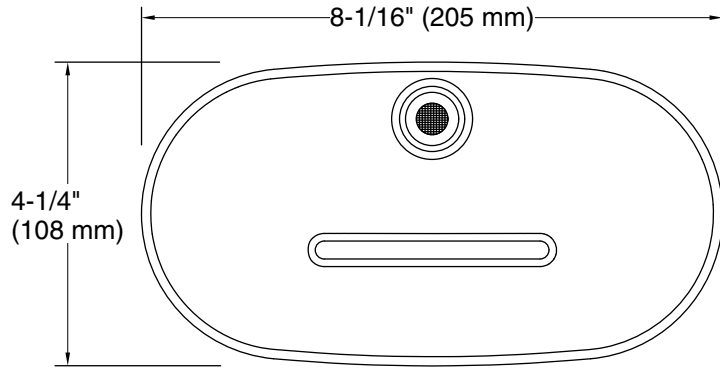

## Features

- 4-1/4" x 8-1/16" x 1-5/16" (108 x 205 x 33 mm) oblong shelf with rim
- Designed to fit most KOHLER slidebars with integrated water supply as well as stand-alone supply elbows
- Coordinates with other products in the Statement collection
- Lightly textured surface keeps soap and bottles secure
- Center drain slot prevents water pooling

## Installation

- G 1/2" - 14 connection
- Easy installation – no special tools required

## Technical Information

All product dimensions are nominal.