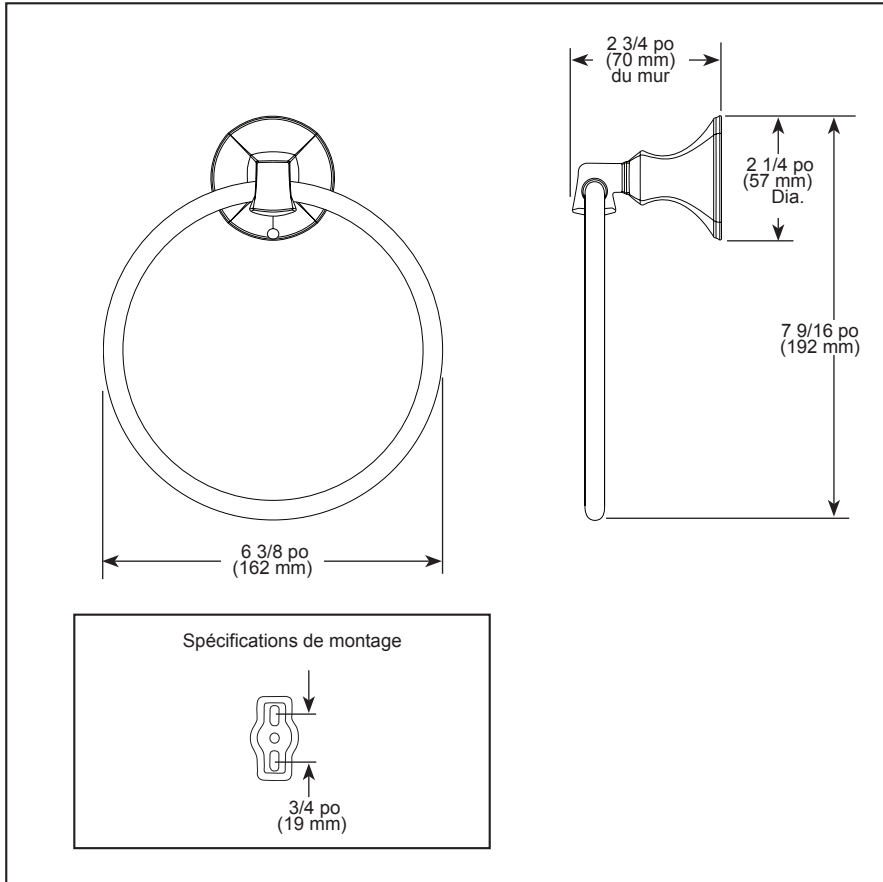

voyez ce que Delta peut faire®

ACCESSOIRES

- Collection Ashlyn^{MD} pour salle de bain
- Anneau porte-serviette

SPÉCIFICATIONS STANDARDS :

- Il est préférable de placer de blocage en bois derrière toutes les surfaces murales. Si le blocage en bois n'est pas disponible, les fixations suivantes sont suggérées : Carrelage/maçonnerie - Ancrages de plastique ou de plomb, Plâtre/cloison sèche - Boulons à bascule.
- Quincaillerie d'installation inclus avec le produit

GARANTIE

- Pièces et finition – Garantie à vie limitée; ou pour les clients commerciaux, 10 ans pour les résidences multifamiliales (appartements et condominiums) et 5 ans pour tout autre usage commercial, dans tous les cas à compter de la date de réception du produit par l'acheteur initial ou son représentant autorisé (installateur, etc.)
- Veuillez consulter le site fr.deltafaucet.ca pour tous les détails de notre garantie limitée.

▲ Désigner le suffixe de finition approprié