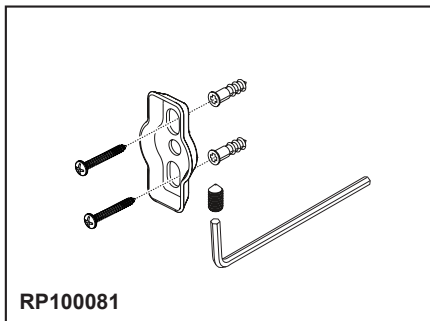

Delta Faucet Company reserves the right (1) to make changes in specifications and materials, and (2) to change or discontinue models, both without notice or obligation. Dimensions are for reference only. See current full-line price book or www.deltafaucet.com for finish options and product availability.

Delta Faucet Company
55 E. 111th Street, Carmel, IN 46280
350 South Edgeware Road, St. Thomas, ON N5P 4L1
© 2025 Delta Faucet Company