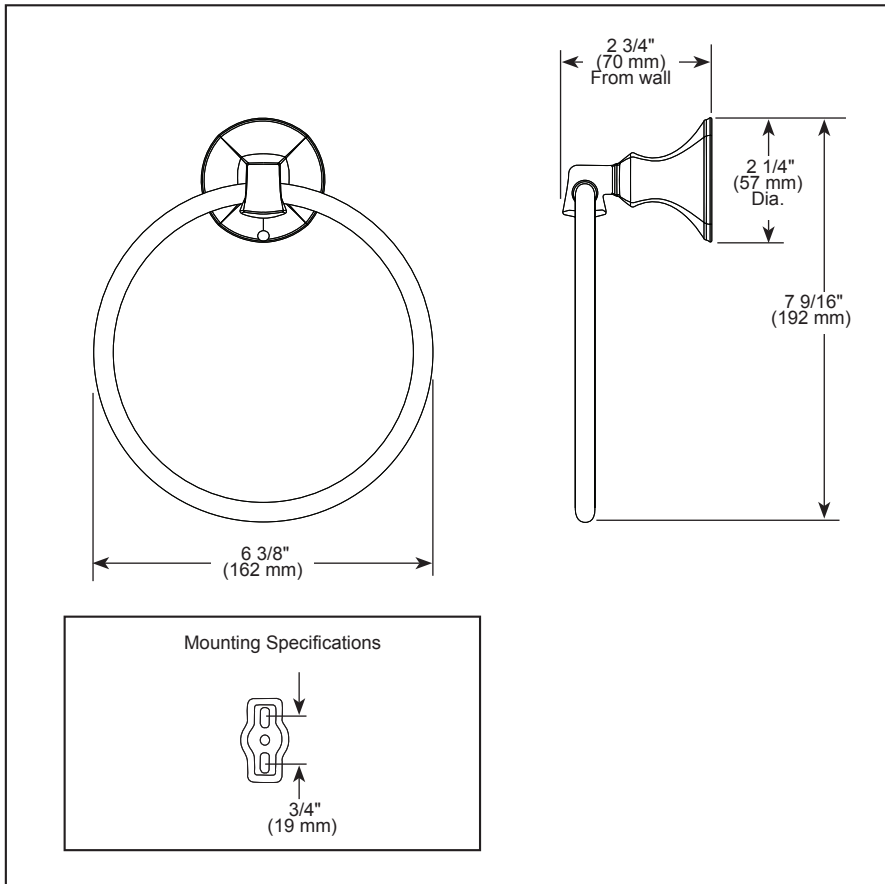

see what Delta can do™

ACCESSORIES

- Ashlyn® Bath Collection
- Towel Ring

STANDARD SPECIFICATIONS:

- Wood blocking is preferable behind all wall surfaces. If wood blocking is not available, the following fasteners are suggested: Tile/Masonry-Plastic or lead Anchors Plaster/drywall-Toggle bolts.
- Mounting hardware included with product.

WARRANTY

- Parts and Finish – Lifetime limited warranty; or for commercial purchasers, 10 years for multi-family residential (apartments and condominiums) and 5 years for all other commercial uses, in each case from the date the product is received by the original purchaser or their authorized representative (installation contractor, etc.)
- Please go to www.deltafaucet.com for the complete details of our limited warranty.

▲ Designate Proper Finish Suffix