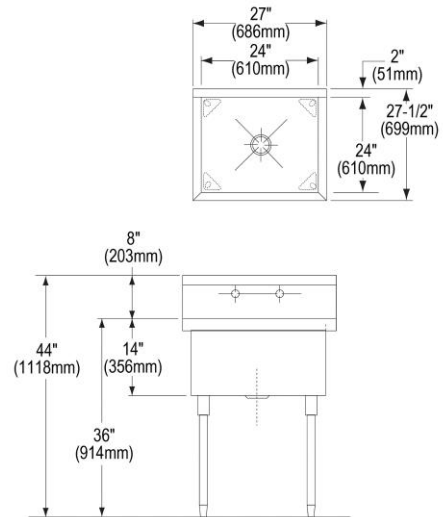

PART: _____ QTY: _____

PROJECT: _____

CONTACT: _____

DATE: _____

NOTES: _____

APPROVAL: _____

In keeping with our policy of continuing product improvement, Just Mfg reserves the right to change product specifications without notice. Please visit justmfg.com for the most current version of Just Mfg product specification sheets. This specification describes a product with design, quality, and functional benefits to the user. When making a comparison of other producers' offerings, be certain these features are not overlooked.