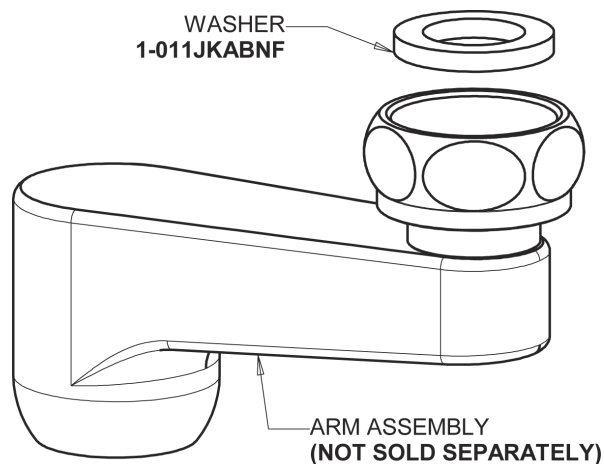

# Repair Parts

923-613L12XKCAB

Pre-Rinse Fitting with 613-A Adapta-Faucet

**CHICAGO  
FAUCETS**

a Geberit company

Pre-Rinse Spray Valve  
**90-LABCP**

Wall Flange  
**1-055JKCP**

2-1/2" Offset Inlet Supply Arm  
**HJKABCP**