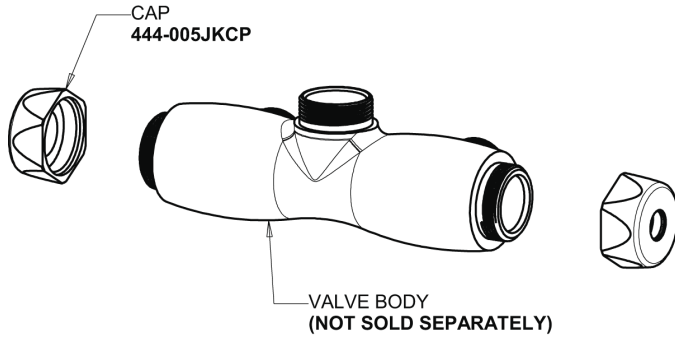

# Repair Parts

923-613L12XKCAB

Pre-Rinse Fitting with 613-A Adapta-Faucet

a Geberit company

## Base Parts:

## 2-3/8" Lever Handle 369-PRJKCP