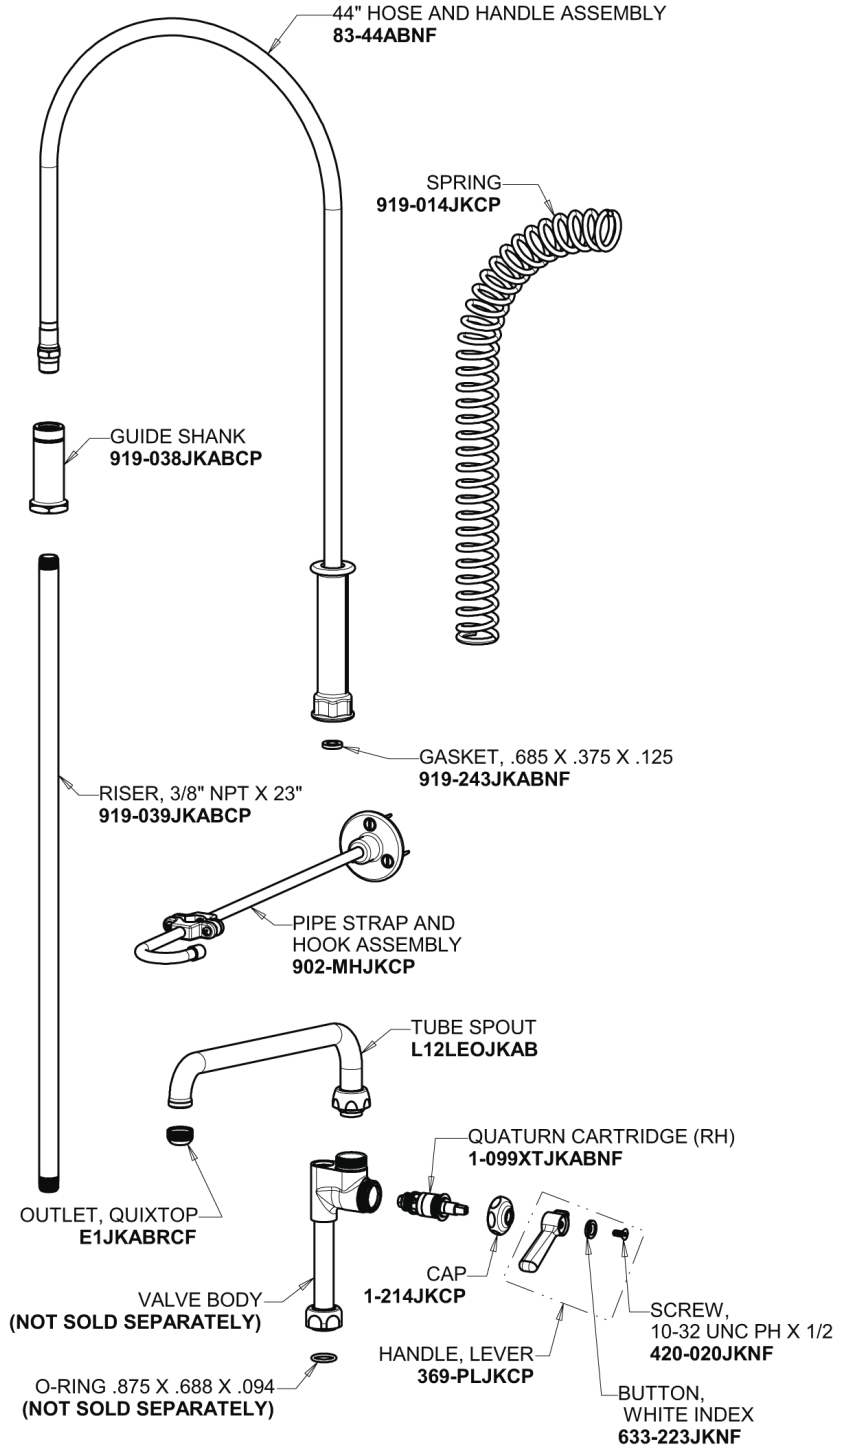

Adapta-Faucet with Pre-Rinse Riser 613-AL12E1-919S

For Technical Assistance:

Phone: 800-TEC-TRUE (832-8783)

Email: techsupport.us@chicagofaucets.com

2100 South Clearwater Drive
Des Plaines, IL 60018
Phone: 847-803-5000
chicagofaucets.com