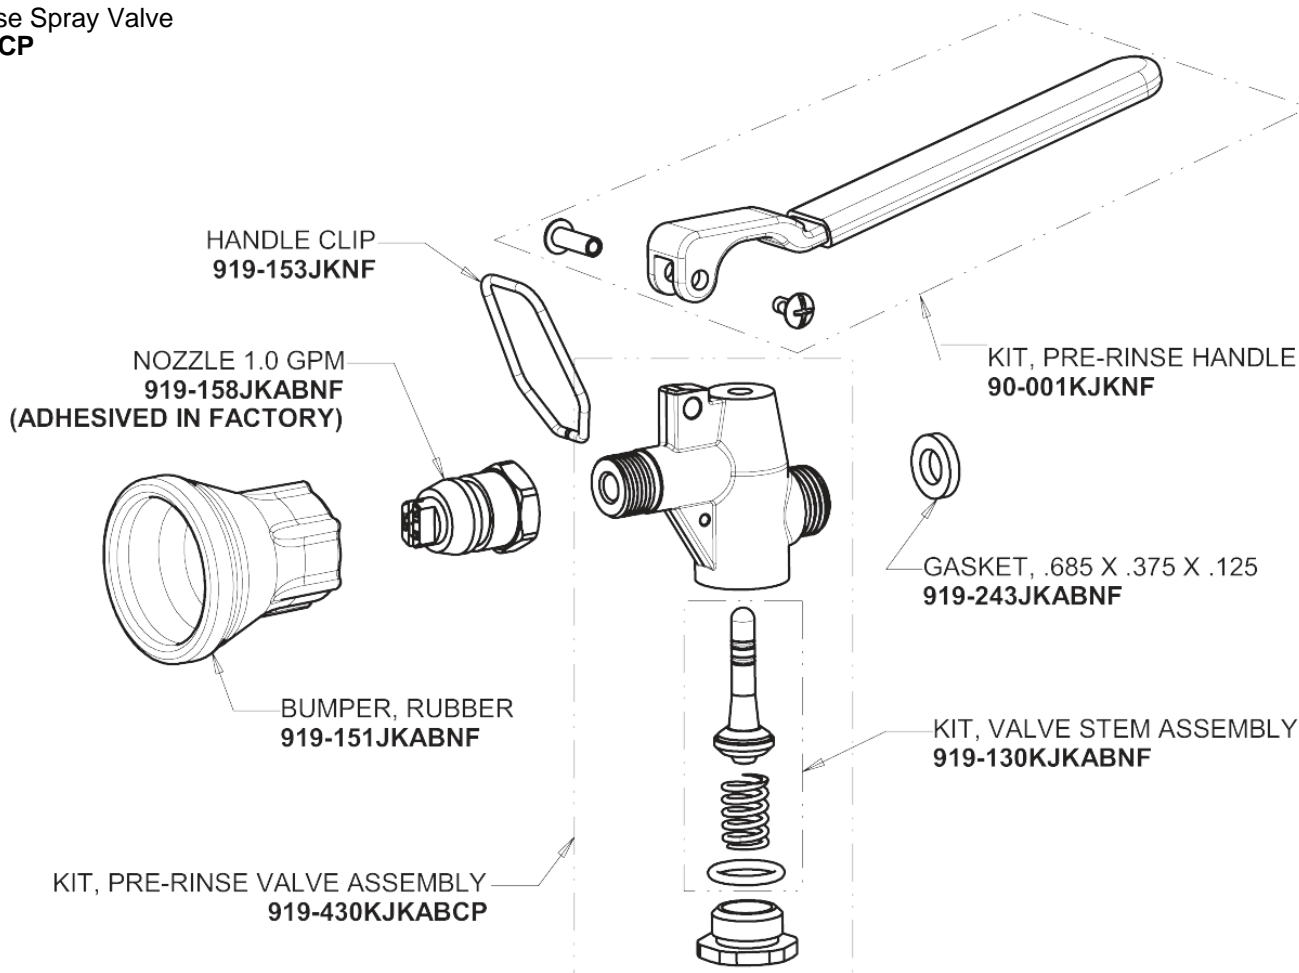

# Repair Parts

923-613L12XKCAB

Pre-Rinse Fitting with 613-A Adapta-Faucet

**CHICAGO  
FAUCETS**

a Geberit company

Pre-Rinse Spray Valve  
**90-LABCP**

Wall Flange  
**1-055JKCP**

2-1/2" Offset Inlet Supply Arm  
**HJKABCP**