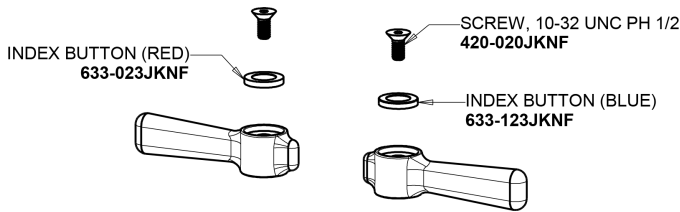

Repair Parts

923-613L12XKCAB

Pre-Rinse Fitting with 613-A Adapta-Faucet

a Geberit company

Base Parts:

2-3/8" Lever Handle 369-PRJKCP

Ceramic 1/4-Turn Cartridge with Check Valve (pair) 1-099XKCJKABNF (right) 1-100XKCJKABNF (left)

Adapta-Faucet with Pre-Rinse Riser 613-AL12E1-919S

For Technical Assistance:

Phone: 800-TEC-TRUE (832-8783)

Email: techsupport.us@chicagofaucets.com

2100 South Clearwater Drive
Des Plaines, IL 60018
Phone: 847-803-5000
chicagofaucets.com