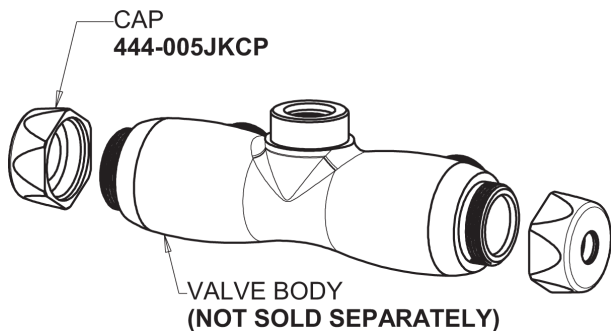

Repair Parts

923-GXKCAB
Pre-Rinse Fitting

**CHICAGO
FAUCETS**

a Geberit company

Base for 923 Series fittings

Base Parts:

2-3/8" Lever Handle
369-PRJKCP

Ceramic 1/4-Turn Cartridge with Check Valve (pair)
1-099XKCJKABNF (right)
1-100XKCJKABNF (left)

Repair Parts

923-GXKCAB
Pre-Rinse Fitting

**CHICAGO
FAUCETS** 

a Geberit company

Pre-Rinse Spray Valve
90-LABCP

Wall Flange
1-055JKCP

3/8" Offset Inlet Supply Arm
GJKABCP

For Technical Assistance: