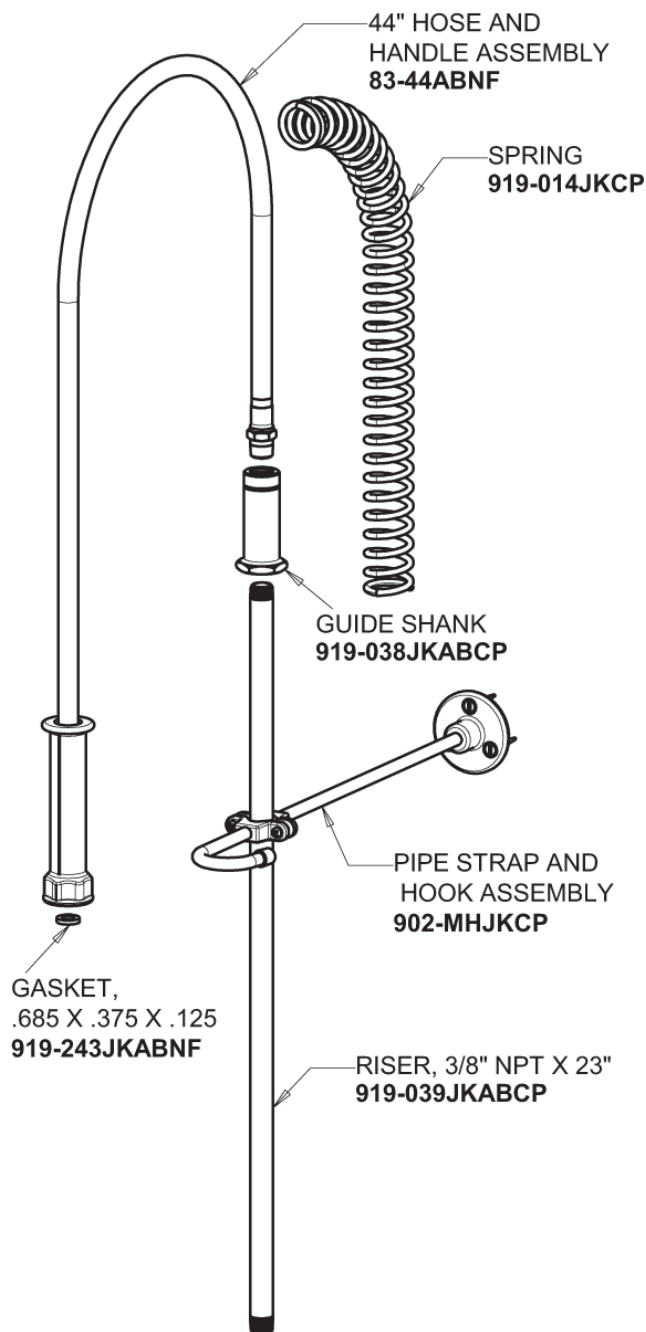

Repair Parts

923-GXKCAB
Pre-Rinse Fitting

**CHICAGO
FAUCETS**

a Geberit company

Base for 923 Series fittings

Base Parts:

2-3/8" Lever Handle
369-PRJKCP

Ceramic 1/4-Turn Cartridge with Check Valve (pair)
1-099XKCJKABNF (right)
1-100XKCJKABNF (left)

Pre-Rinse Riser
919-SLEAABCP

For Technical Assistance:

Phone: 800-TEC-TRUE (832-8783)
Email: techsupport.us@chicagofaucets.com

2100 South Clearwater Drive
Des Plaines, IL 60018
Phone: 847-803-5000
chicagofaucets.com

Repair Parts

923-GXKCAB
Pre-Rinse Fitting

**CHICAGO
FAUCETS** 

a Geberit company

Pre-Rinse Spray Valve
90-LABCP

Wall Flange
1-055JKCP

3/8" Offset Inlet Supply Arm
GJKABCP

For Technical Assistance: