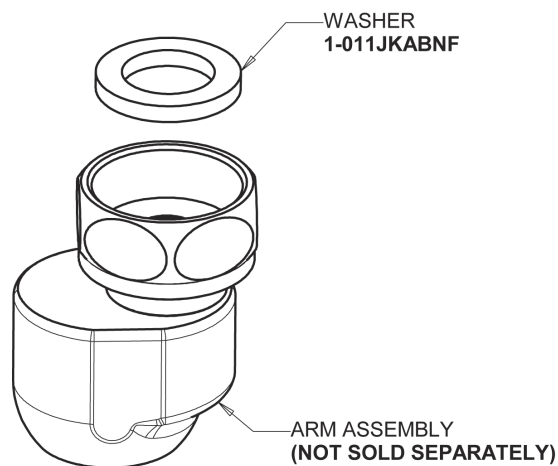

Repair Parts

923-GXKCAB
Pre-Rinse Fitting

**CHICAGO
FAUCETS**

a Geberit company

Base for 923 Series fittings

Base Parts:

2-3/8" Lever Handle
369-PRJKCP

Ceramic 1/4-Turn Cartridge with Check Valve (pair)
1-099XKCJKABNF (right)
1-100XKCJKABNF (left)

Repair Parts

923-GXKCAB
Pre-Rinse Fitting

**CHICAGO
FAUCETS** 

a Geberit company

Pre-Rinse Spray Valve
90-LABCP

Wall Flange
1-055JKCP

3/8" Offset Inlet Supply Arm
GJKABCP

For Technical Assistance: