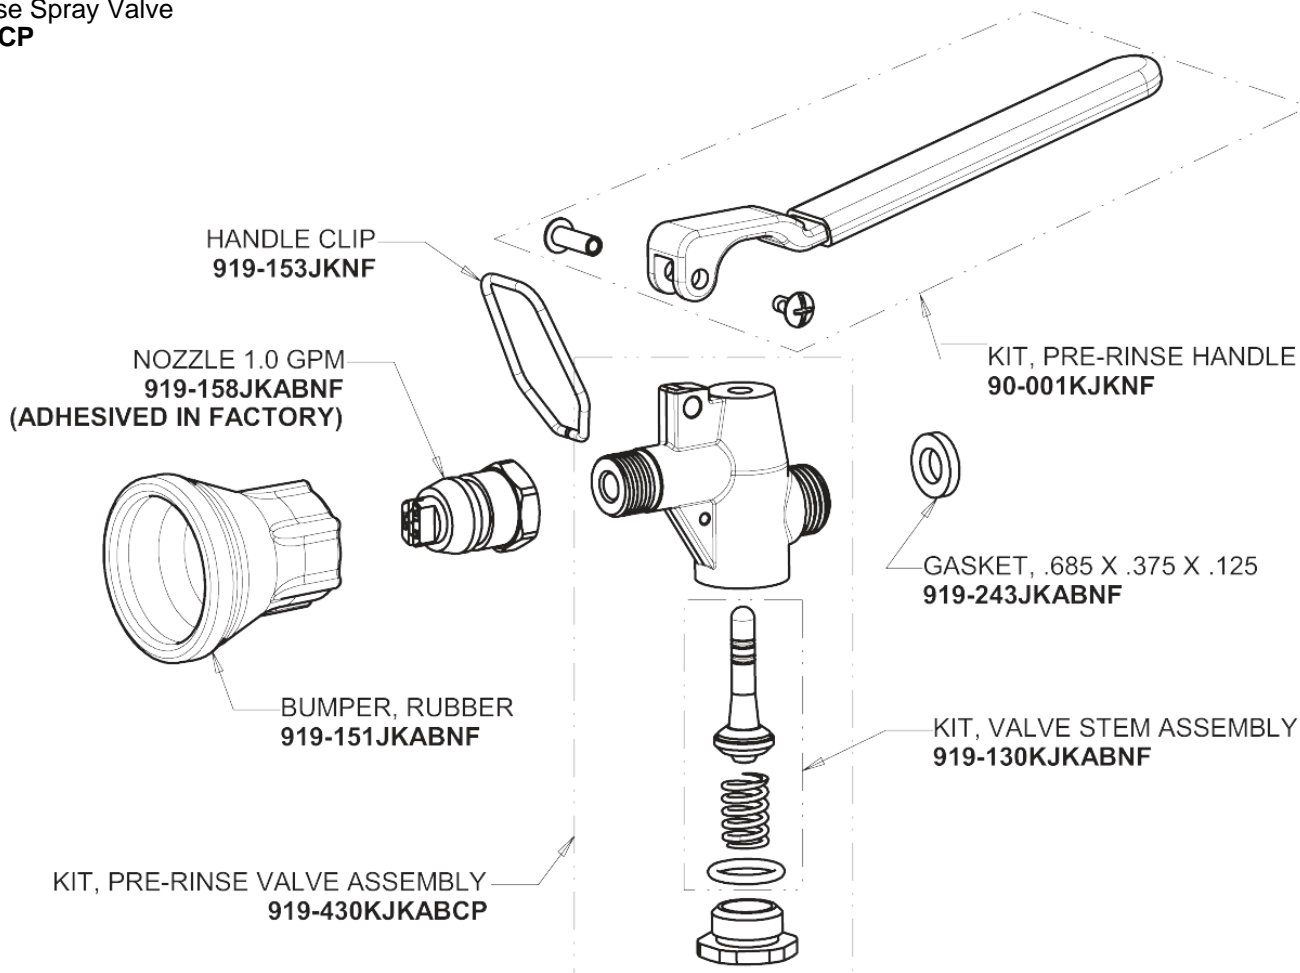

Repair Parts

923-GXKCAB
Pre-Rinse Fitting

**CHICAGO
FAUCETS**

a Geberit company

Base for 923 Series fittings

Base Parts:

2-3/8" Lever Handle
369-PRJKCP

Ceramic 1/4-Turn Cartridge with Check Valve (pair)
1-099XKCJKABNF (right)
1-100XKCJKABNF (left)

Pre-Rinse Riser
919-SLEAABCP

For Technical Assistance:

Phone: 800-TEC-TRUE (832-8783)
Email: techsupport.us@chicagofaucets.com

2100 South Clearwater Drive
Des Plaines, IL 60018
Phone: 847-803-5000
chicagofaucets.com

Repair Parts

923-GXKCAB
Pre-Rinse Fitting

**CHICAGO
FAUCETS** 

a Geberit company

Pre-Rinse Spray Valve
90-LABCP

Wall Flange
1-055JKCP

3/8" Offset Inlet Supply Arm
GJKABCP

For Technical Assistance: