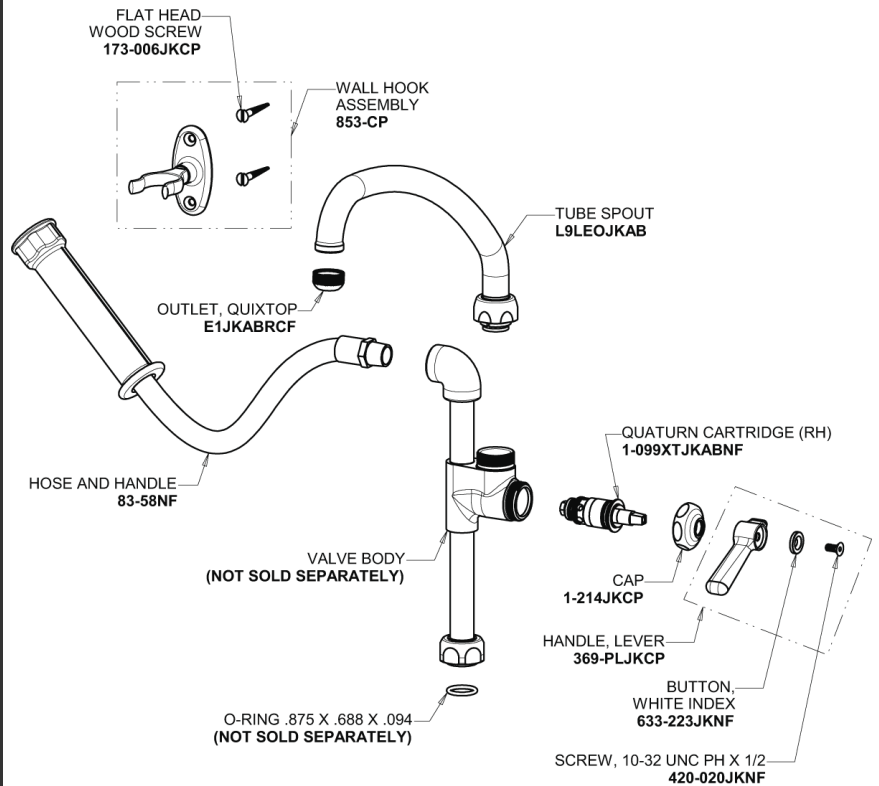

Repair Parts

509-GXKCB

Pre-Rinse Fitting with 613-A Adapta-Faucet

**CHICAGO
FAUCETS**

a Geberit company

Base Parts:

Adapta-Faucet with Pre-Rinse Hose and Handle 613-AL9E1-83-58-853

2-3/8" Lever Handle 369-PRJKCP

Ceramic 1/4-Turn Cartridge with Check Valve (pair) 1-099XKCJKABNF (right) 1-100XKCJKABNF (left)

For Technical Assistance:

Phone: 800-TEC-TRUE (832-8783)

Email: techsupport.us@chicagofaucets.com

2100 South Clearwater Drive

Pre-Rinse Spray Valve
90-ANGABCP

Wall Flange
1-055JKCP

3/8" Offset Inlet Supply Arm
GJKABCP

For Technical Assistance:

Phone: 800-TEC-TRUE (832-8783)

Email: techsupport.us@chicagofaucets.com

2100 South Clearwater Drive