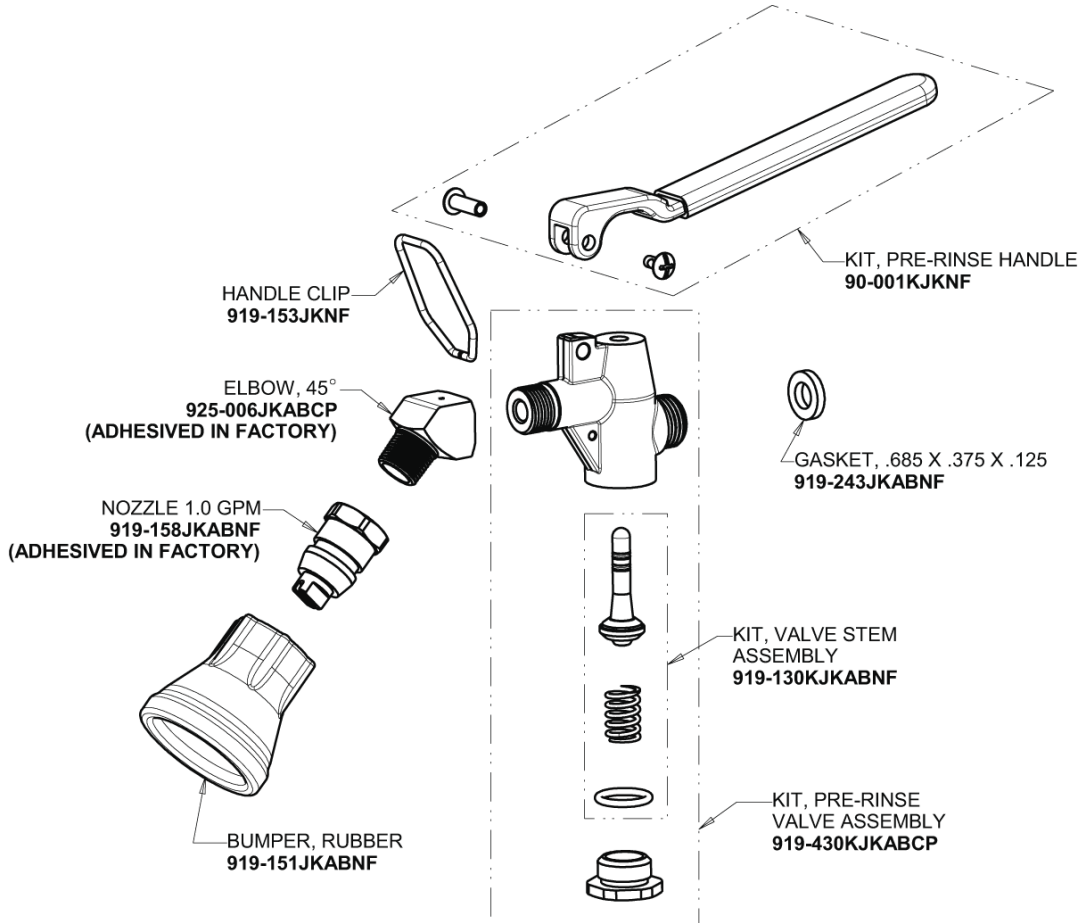

Repair Parts

509-GXKCB

Pre-Rinse Fitting with 613-A Adapta-Faucet

**CHICAGO
FAUCETS**

a Geberit company

Base Parts:

Adapta-Faucet with Pre-Rinse Hose and Handle 613-AL9E1-83-58-853

2-3/8" Lever Handle 369-PRJKCP

Ceramic 1/4-Turn Cartridge with Check Valve (pair) 1-099XKCJKABNF (right) 1-100XKCJKABNF (left)

For Technical Assistance:

Phone: 800-TEC-TRUE (832-8783)

Email: techsupport.us@chicagofaucets.com

2100 South Clearwater Drive

Des Plaines, IL 60018

Phone: 847-803-5000

chicagofaucets.com

Repair Parts

509-GXKCAB

Pre-Rinse Fitting with 613-A Adapta-Faucet

**CHICAGO
FAUCETS** 

a Geberit company

Pre-Rinse Spray Valve
90-ANGABCP

Wall Flange
1-055JKCP

3/8" Offset Inlet Supply Arm
GJKABCP

For Technical Assistance:

Phone: 800-TEC-TRUE (832-8783)

Email: techsupport.us@chicagofaucets.com

2100 South Clearwater Drive