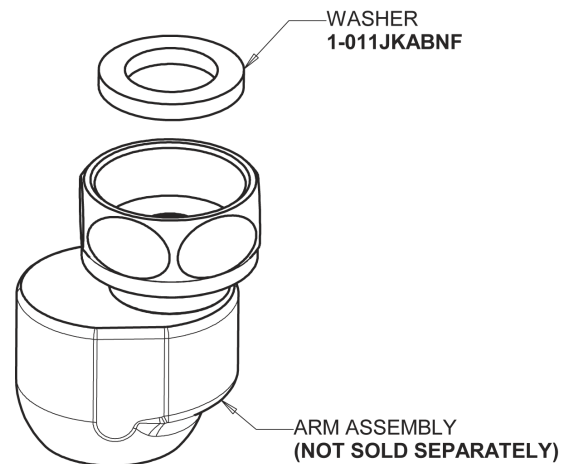

Repair Parts

509-GXKCB

Pre-Rinse Fitting with 613-A Adapta-Faucet

**CHICAGO
FAUCETS**

a Geberit company

Base Parts:

Adapta-Faucet with Pre-Rinse Hose and Handle 613-AL9E1-83-58-853

2-3/8" Lever Handle 369-PRJKCP

Ceramic 1/4-Turn Cartridge with Check Valve (pair) 1-099XKCJKABNF (right) 1-100XKCJKABNF (left)

For Technical Assistance:

Phone: 800-TEC-TRUE (832-8783)

Email: techsupport.us@chicagofaucets.com

2100 South Clearwater Drive

Des Plaines, IL 60018

Phone: 847-803-5000

chicagofaucets.com

Repair Parts

509-GXKCAB

Pre-Rinse Fitting with 613-A Adapta-Faucet

**CHICAGO
FAUCETS** 

a Geberit company

Pre-Rinse Spray Valve
90-ANGABCP

Wall Flange
1-055JKCP

3/8" Offset Inlet Supply Arm
GJKABCP

For Technical Assistance:

Phone: 800-TEC-TRUE (832-8783)

Email: techsupport.us@chicagofaucets.com

2100 South Clearwater Drive