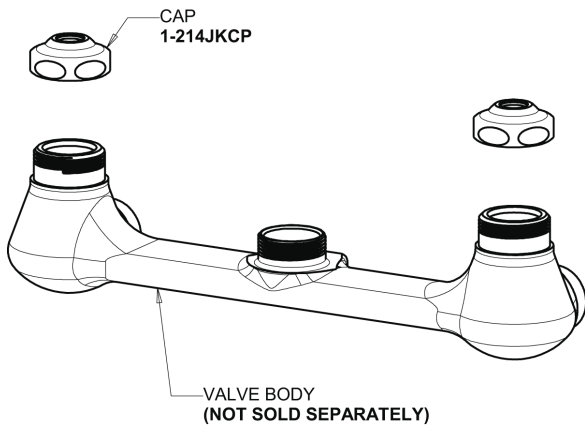

Repair Parts

509-GXKCB

Pre-Rinse Fitting with 613-A Adapta-Faucet

**CHICAGO
FAUCETS**

a Geberit company

Base Parts:

Adapta-Faucet with Pre-Rinse Hose and Handle 613-AL9E1-83-58-853

2-3/8" Lever Handle 369-PRJKCP

Ceramic 1/4-Turn Cartridge with Check Valve (pair) 1-099XKCJKABNF (right) 1-100XKCJKABNF (left)

For Technical Assistance:

Phone: 800-TEC-TRUE (832-8783)

Email: techsupport.us@chicagofaucets.com

2100 South Clearwater Drive