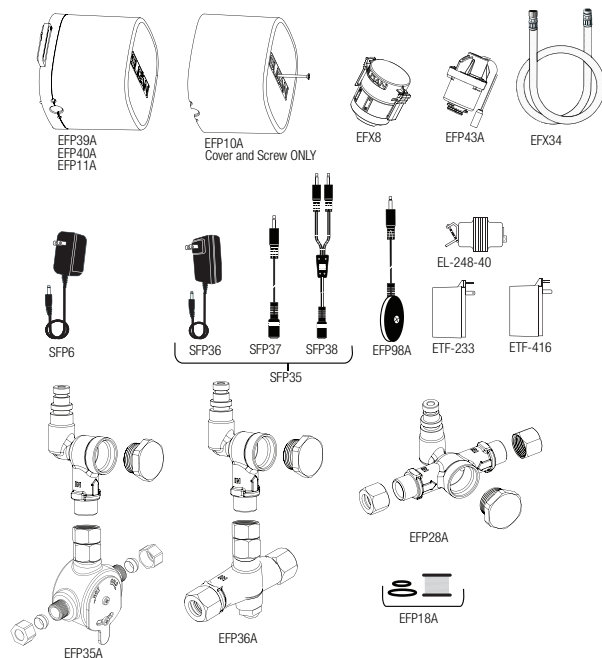

OPTIMA FAUCETS ETF-700/ETF-700-S/EBF-750/EBF-750-S PARTS & ACCESSORIES

ETF-700 Deck Mount, hardwired
ETF-700-S Deck Mount, hardwired
EBF-750 Deck Mount, battery
EBF-750-S Deck Mount, battery

SPOUT ASSEMBLY		
Description	Code No.	Part No.
Spout Assembly ETF-700/EBF-750	0367084	EFP85A
Spout Assembly ETF-700-S/EBF-750-S	0367094	EFP94A
Sensor & Cable Assembly	0367081	EFP81A
Spout Mounting Assembly	0365110	ETF503A

SPRAYHEAD OPTIONS			
Description	Type	Code No.	Part No.
0.35 GPM/1.3 Lpm	MLM	0365793	ETF839
0.5 GPM/1.9 Lpm	MLM	0365420	ETF801
1.0 GPM/3.8 Lpm	MLM	0365454	ETF852
1.5 GPM/5.7 Lpm	LAM	0365387	ETF687
1.5 GPM/5.7 Lpm	Shower	0328134	AC55-A
2.2 GPM/8.3 Lpm	LAM	0365147	ETF621

TRIMPLATE OPTIONS		
Description	Code No.	Part No.
4"	3365302	ETF607A
8"	3365303	ETF608A

BELOWDECK ASSEMBLIES

Description	Code No.	Part No.
Control Box No Turbine	0367039	EFP39A
Control Box Turbine 0.5 gpm	0367040	EFP40A
Control Box Turbine 1.5 gpm	0367011	EFP11A
Quick Connect Spout Hose	0324034	EFX34
Control Box Cover w/Screw	0367010	EFP10A
Solenoid Assembly	0367043	EFX43A
Battery Pack	3324113	EFX8
Double Inlet Tee Filter Assembly	0367028	EFP28A
BDM & Single Inlet Tee Filter Assembly Kit	0367099	EFP99A
BDT & Single Inlet Tee Filter Assembly Kit	0367100	EFP100A
Replacement Filter Pack-(1) Filter (5) Large O-rings (5) Small O-rings	0367101	EFP101A
24 VAC Power Harness Assembly	0367098	EFP98A
110V/6VDC Power Supply	0362006	SFP6
230V/6VDC Power Supply	0362016	SFP36
24 VAC Power Supply	0365534PK	ETF-233
24 VAC Power Supply (Canada) Plug-in	0365879	ETF-416
24 VAC Power Supply (Box Mount)	0345370PK	EL-248-40
Extension Cable	0362017	SFP37
Splitter Cable	0362018	SFP38
Gang Adapter Kit	0362016	SFP35