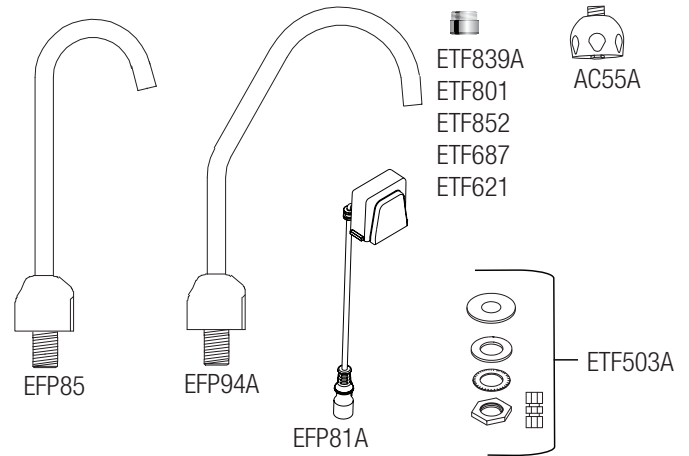

OPTIMA FAUCETS ETF-700/ETF-700-S/EBF-750/EBF-750-S PARTS & ACCESSORIES

ETF-700 Deck Mount, hardwired
ETF-700-S Deck Mount, hardwired
EBF-750 Deck Mount, battery
EBF-750-S Deck Mount, battery

SPOUT ASSEMBLY		
Description	Code No.	Part No.
Spout Assembly ETF-700/EBF-750	0367084	EFP85A
Spout Assembly ETF-700-S/EBF-750-S	0367094	EFP94A
Sensor & Cable Assembly	0367081	EFP81A
Spout Mounting Assembly	0365110	ETF503A

SPRAYHEAD OPTIONS			
Description	Type	Code No.	Part No.
0.35 GPM/1.3 Lpm	MLM	0365793	ETF839
0.5 GPM/1.9 Lpm	MLM	0365420	ETF801
1.0 GPM/3.8 Lpm	MLM	0365454	ETF852
1.5 GPM/5.7 Lpm	LAM	0365387	ETF687
1.5 GPM/5.7 Lpm	Shower	0328134	AC55-A
2.2 GPM/8.3 Lpm	LAM	0365147	ETF621

TRIMPLATE OPTIONS		
Description	Code No.	Part No.
4"	3365302	ETF607A
8"	3365303	ETF608A

BELOWDECK ASSEMBLIES

Description	Code No.	Part No.
Control Box No Turbine	0367039	EFP39A
Control Box Turbine 0.5 gpm	0367040	EFP40A
Control Box Turbine 1.5 gpm	0367011	EFP11A
Quick Connect Spout Hose	0324034	EFX34
Control Box Cover w/Screw	0367010	EFP10A
Solenoid Assembly	0367043	EFX43A
Battery Pack	3324113	EFX8
Double Inlet Tee Filter Assembly	0367028	EFP28A
BDM & Single Inlet Tee Filter Assembly Kit	0367099	EFP99A
BDT & Single Inlet Tee Filter Assembly Kit	0367100	EFP100A
Replacement Filter Pack-(1) Filter (5) Large O-rings (5) Small O-rings	0367101	EFP101A
24 VAC Power Harness Assembly	0367098	EFP98A
110V/6VDC Power Supply	0362006	SFP6
230V/6VDC Power Supply	0362016	SFP36
24 VAC Power Supply	0365534PK	ETF-233
24 VAC Power Supply (Canada) Plug-in	0365879	ETF-416
24 VAC Power Supply (Box Mount)	0345370PK	EL-248-40
Extension Cable	0362017	SFP37
Splitter Cable	0362018	SFP38
Gang Adapter Kit	0362016	SFP35