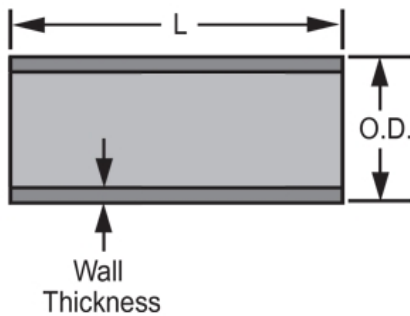

Part No: PD-800-120C-10

Pipe

Schedule 80 PVC & CPVC Pipe

Desc: 12 CPVC SCH80 PIPE 10 FT

MSRP: 393.88

Part Code: 745

Weight(lbs): 18.367

Weight(kg): 8.331

Weight(gm): 8331

Size: 12"

Color: GRAY

Material: CPVC

Pipe Type 10 Foot Length

L = 10

AVG.O.D. = 12.750
D.

Minimum = .687
m Wall