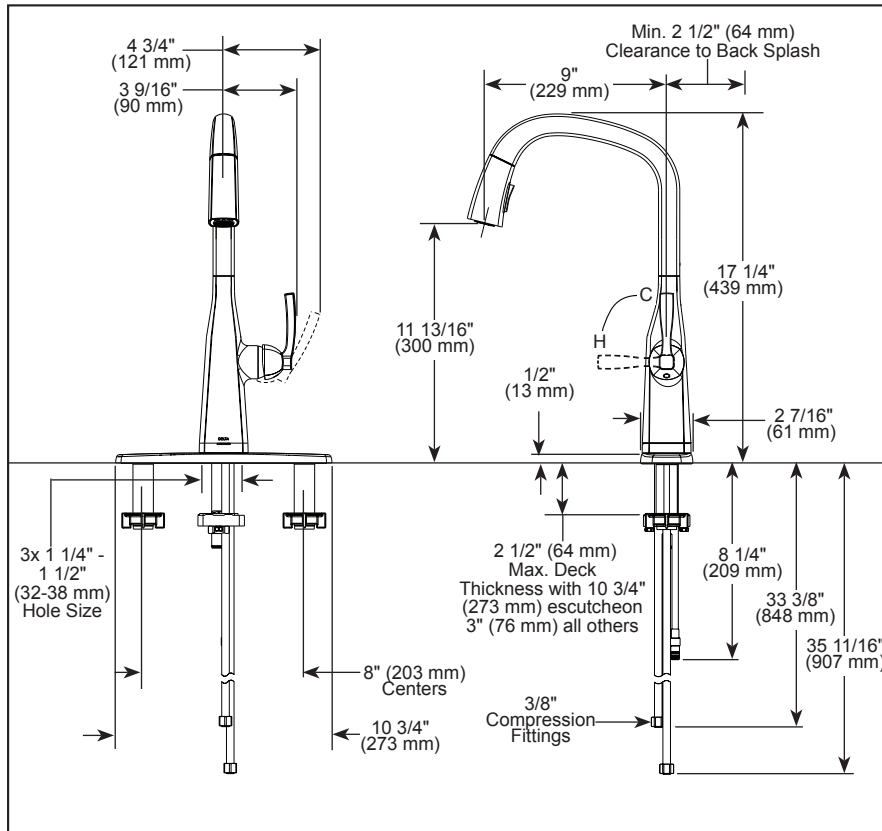

STANDARD SPECIFICATIONS:

- Max flow rate 1.8 gpm @ 60 psi, 6.8 L/min @ 414 kPa
- One or three hole mount (escutcheon not included, order separately)
- Diamond coated ceramic cartridge
- 3/8" O.D. straight, staggered PEX supply lines
- Spout rotates 360°
- Hot/cold indicator markings
- Dual integral check valves in sprayer assembly
- Two-function wand; Aerated stream or spray
- LED indicator light signals on-off, water temperature and low batteries
- Uses 6 AA (included) or 6 C (not included) batteries
- EP102157 110-120V AC adapter included (3 prong grounded outlet required)
- Toggles between Touchless and Touch₂O® Technology
- VoiceIQ® Technology for voice controlled dispensing

COMPLIES WITH:

- ASME A112.18.1 / CSA B125.1
- ICC/ANSI A117.1- Valve control only

Delta Faucet Company reserves the right (1) to make changes in specifications and materials, and (2) to change or discontinue models, both without notice or obligation. Dimensions are for reference only. See current full-line price book or www.deltafaucet.com for finish options and product availability.

DSP-K-9176TLV-DST Rev. B

Delta Faucet Company

55 E. 111th Street, Carmel, IN 46280
350 South Edgeware Road, St. Thomas, ON N5P 4L1
© 2025 Delta Faucet Company