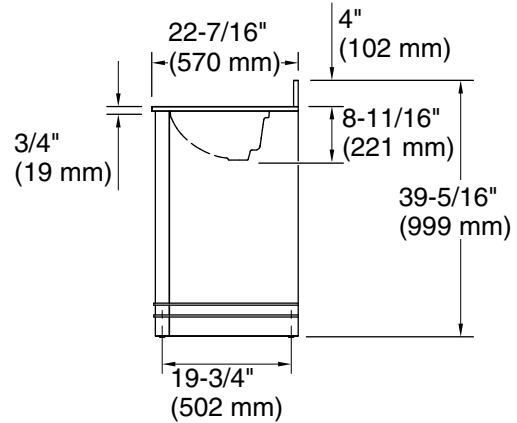

Technical Information

All product dimensions are nominal.

Lighting included: No

Notes

Install this product according to the installation instructions.