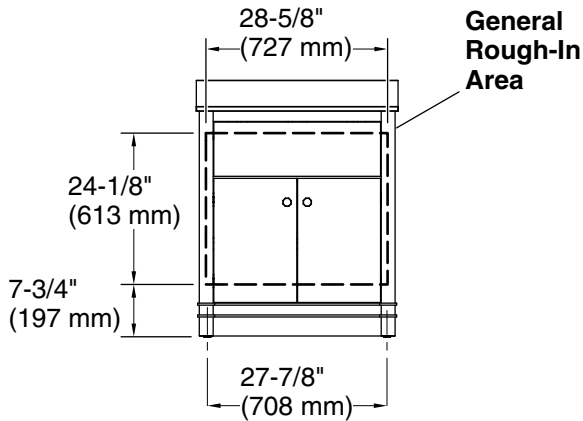

Technical Information

All product dimensions are nominal.

Lighting included: No

Notes

Install this product according to the installation instructions.