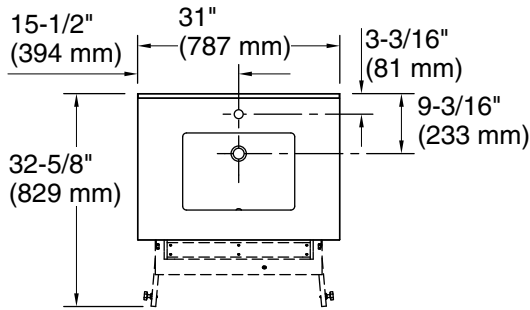

Technical Information

All product dimensions are nominal.

Lighting included: No

Notes

Install this product according to the installation instructions.