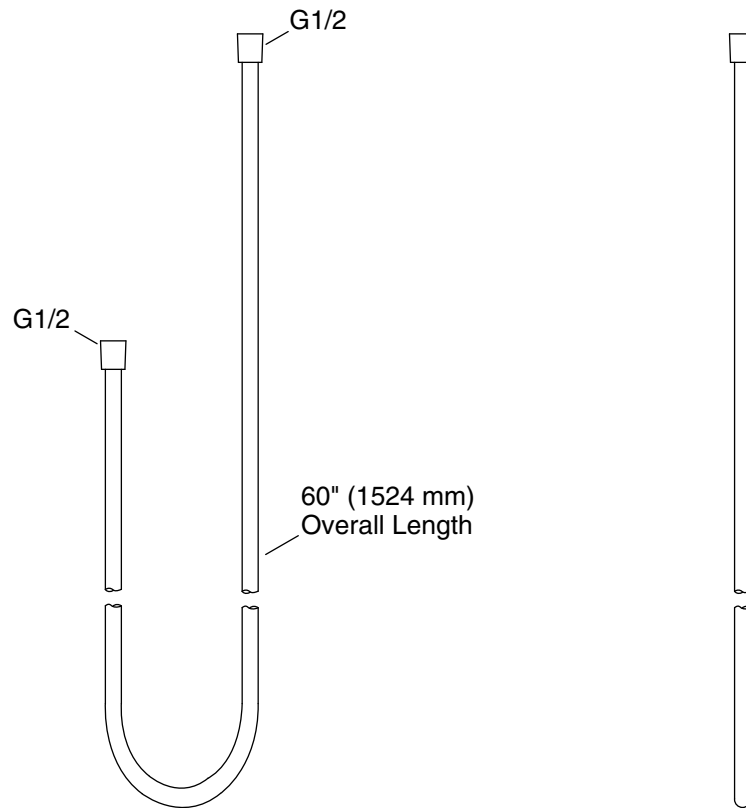

Features

- 60" (1524 mm) hose length
- Swivel base helps reach target areas
- For use with a handshower (sold separately)
- Hose fittings in contrasting finish

Material

- Hose is a durable, flexible polymer blend with soft-touch finish for a hassle-free drape
- KOHLER finishes resist corrosion and tarnishing

Technical Information

All product dimensions are nominal.

Spout:

Notes

ADA, OBC compliant when installed to the specific requirements of these regulations.