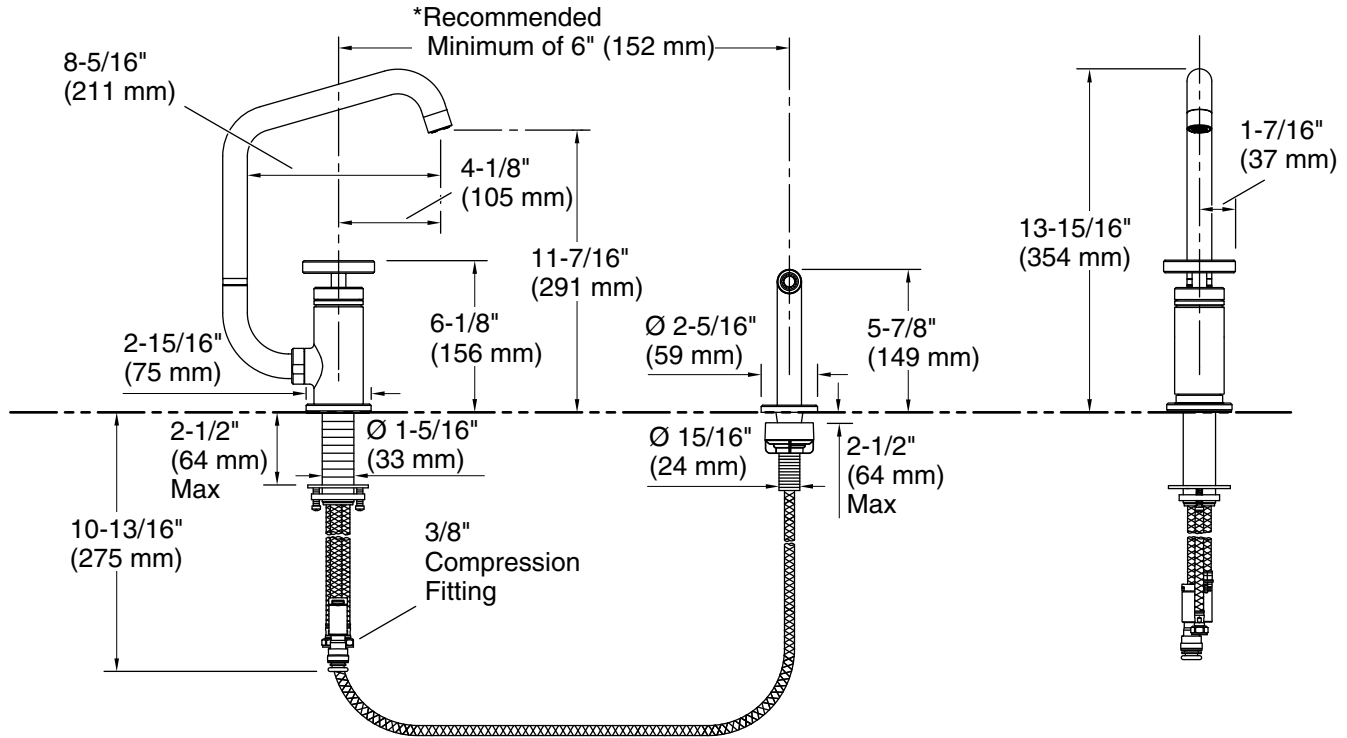

Technical Information

All product dimensions are nominal.

Faucet flow rate: 1.5 gal/min (5.7 l/min)

Spout:

Spout reach: 8-5/16" (212 mm)

Notes

Install this product according to the installation instructions.