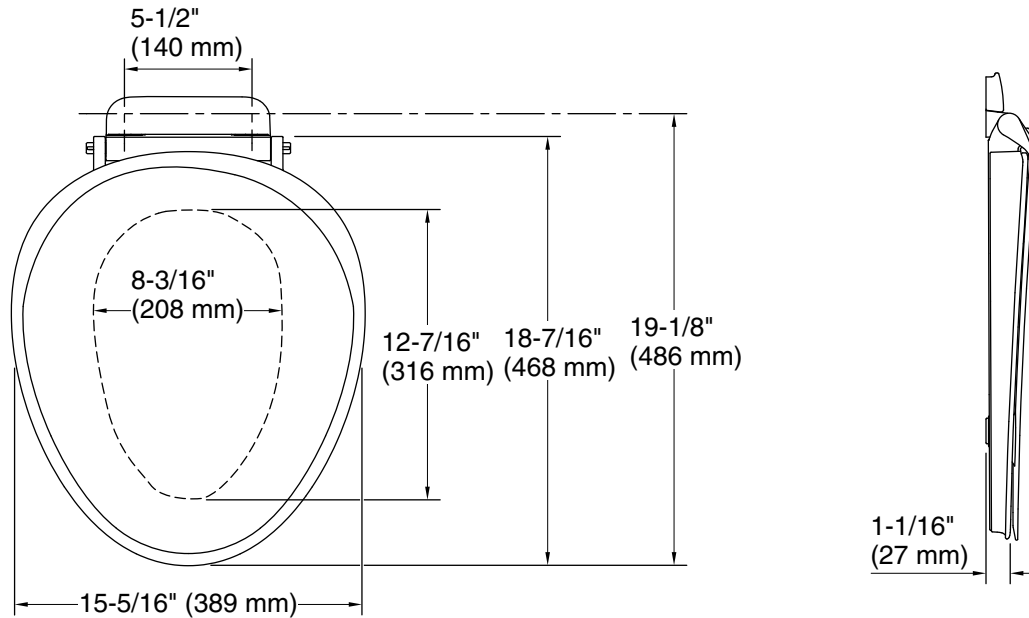

### Technical Information

All product dimensions are nominal.

Seat shape type: Elongated  
Seat front type: Closed-front  
Seat-mounting holes: 5-1/2" (140 mm)