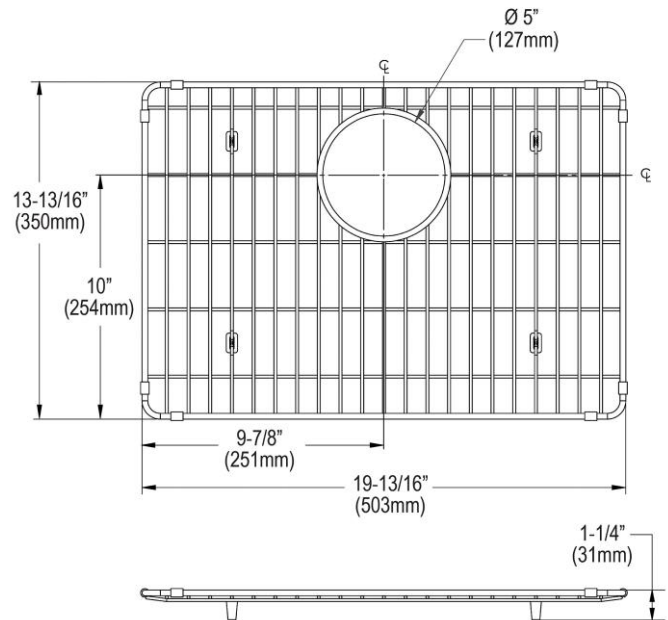

PART: _____ QTY: _____

PROJECT: _____

CONTACT: _____

DATE: _____

NOTES: _____

APPROVAL: _____

In keeping with our policy of continuing product improvement, Elkay reserves the right to change product specifications without notice. Please visit elkay.com for the most current version of Elkay product specification sheets. This specification describes an Elkay product with design, quality, and functional benefits to the user. When making a comparison of other producers' offerings, be certain these features are not overlooked.