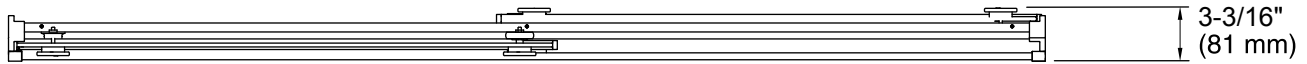

	NX	
--	----	--

	ABV	
--	-----	--

	ABZ	
--	-----	--

Available Glass Options

Code	Description
------	-------------

L	Crystal Clear
---	---------------

*Walk Through Height = 70" (1778 mm) minus 2-1/2" (64 mm)

Technical Information

All product dimensions are nominal.

Installation type: For shower base installation

Opening style: Sliding/Bypass

Glass coating: CleanCoat®

Notes

Install this product according to the installation guide.