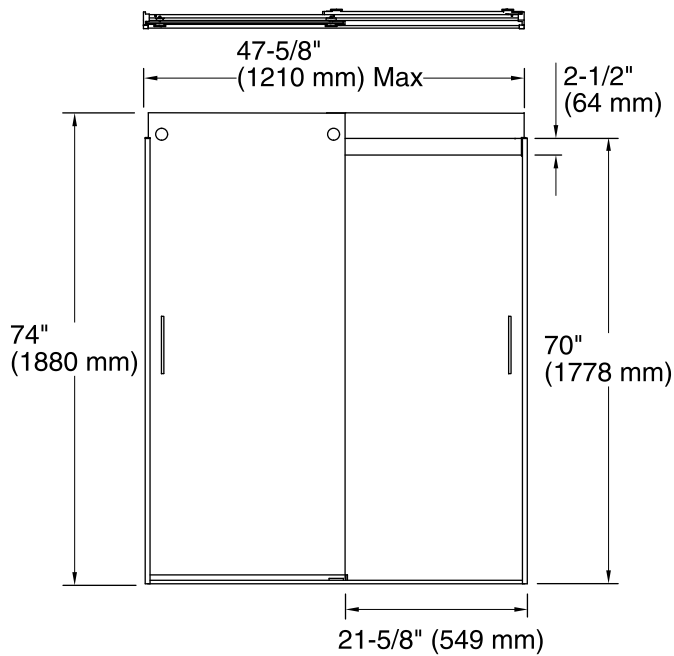

	NX	
--	----	--

	ABV	
--	-----	--

	ABZ	
--	-----	--

Available Glass Options

Code	Description
------	-------------

L	Crystal Clear
---	---------------

*Walk Through Height = 70" (1778 mm) minus 2-1/2" (64 mm)

Technical Information

All product dimensions are nominal.

Installation type: For shower base installation

Opening style: Sliding/Bypass

Glass coating: CleanCoat®

Notes

Install this product according to the installation guide.