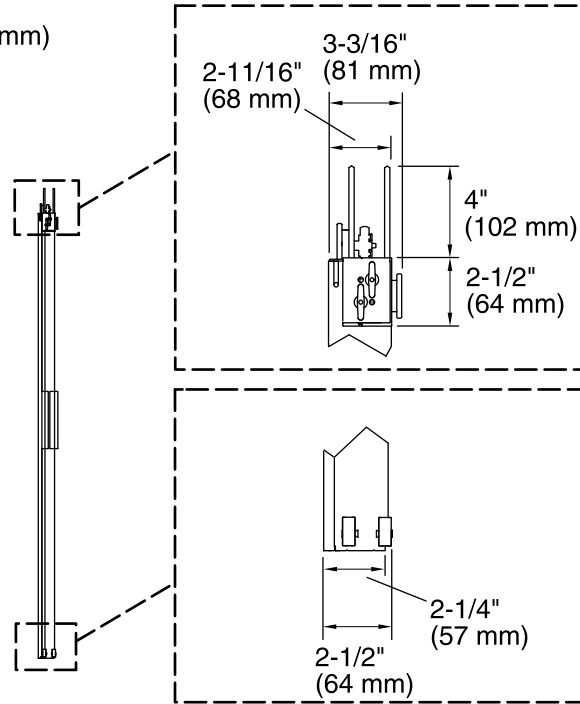

	NX	
--	----	--

	ABV	
--	-----	--

	ABZ	
--	-----	--

Available Glass Options

Code	Description
------	-------------

L	Crystal Clear
---	---------------

*Walk Through Height = 70" (1778 mm) minus 2-1/2" (64 mm)

Technical Information

All product dimensions are nominal.

Installation type: For shower base installation

Opening style: Sliding/Bypass

Glass coating: CleanCoat®

Notes

Install this product according to the installation guide.