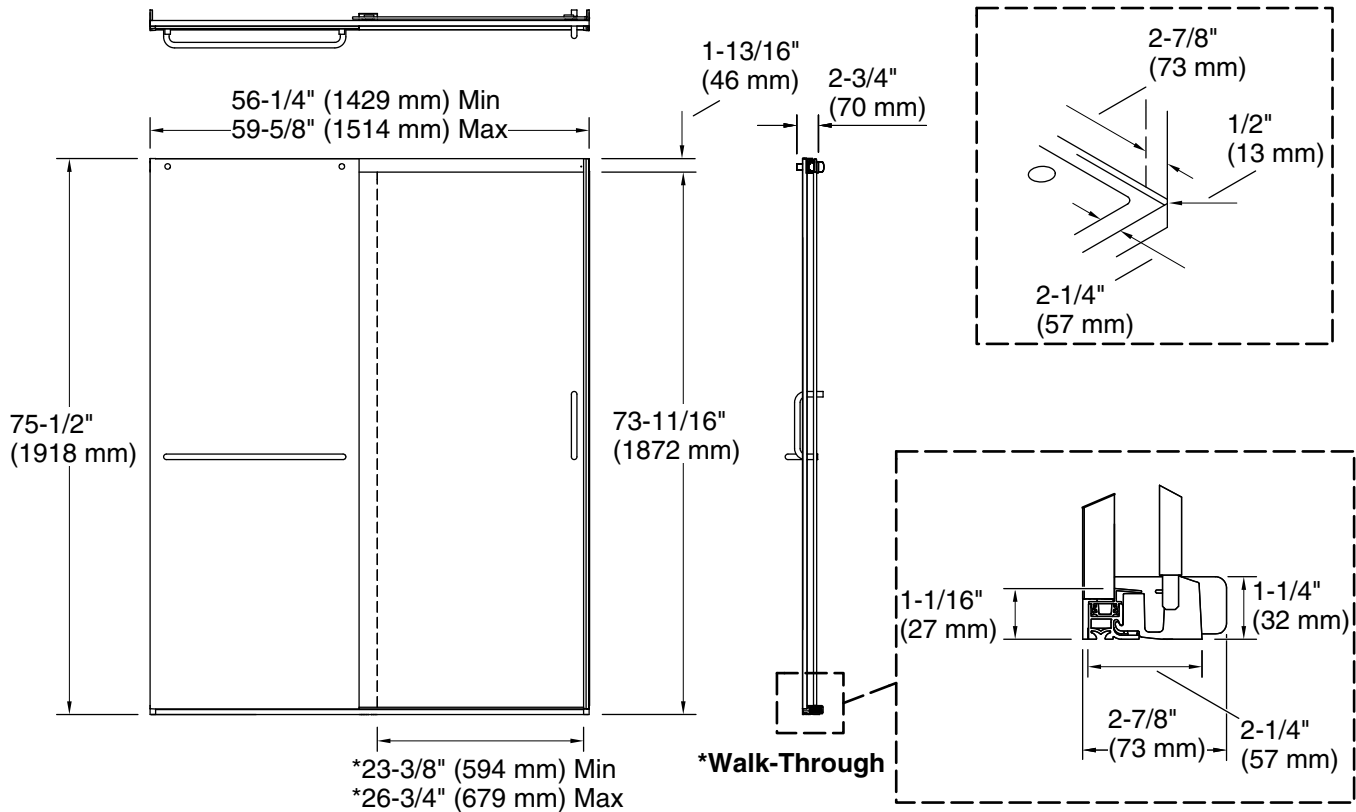

Features

- Frameless design emphasizes glass and creates a sleek, minimalist look
- Vertical handle with inside knob on moving panel
- Gently-curved towel bar provides integrated storage on fixed panel
- Tempered glass ensures enhanced safety and durability
- CleanCoat®+ glass coating creates a hydrophobic barrier that repels water, soap scum, and residue, saving time and protecting shower doors 10 times longer than original CleanCoat. (Based on 2021 internal wear/abrasion testing using a microfiber cloth.)
- Smooth, easy-to-clean wall jambs
- Full-length moving panel seal provides excellent water containment
- Coordinates with other products in the Elate collection
- Shower door configuration consists of one sliding panel and one stationary panel

Material

- Frameless, heavy 5/16" (8 mm) thick Crystal Clear tempered glass
- Anodized aluminum prevents rust and corrosion

Installation

- Fits opening widths 56-1/4" - 59-5/8" (1429 - 1514 mm)
- 75-1/2" (1918 mm) tall, with a lofty 72-11/16" (1846 mm) minimum head clearance
- 3-3/8" (86 mm) width adjustment
- Out-of-plumb adjustability simplifies installation
- Door can be installed to open to the left or right to suit your bathroom layout
- For residential use only
- Not for use in hospitality

Color	Code	Description
	SH	Bright Silver
	MX	Matte Nickel
	BL	Matte Black

Available Glass Options

Code	Description
L	Crystal Clear

Technical Information

All product dimensions are nominal.

Base-To-Wall	1/2" (13 mm)
Radius – Max:	
Shower Ledge Min	2-1/4" (57 mm)
Flat:	
Shower Wall Min	2-7/8" (73 mm)
Flat:	

Notes

Install this product according to the installation instructions.

The vertical opening should be a minimum of 78-13/16" (2002 mm) to allow for installation clearance.