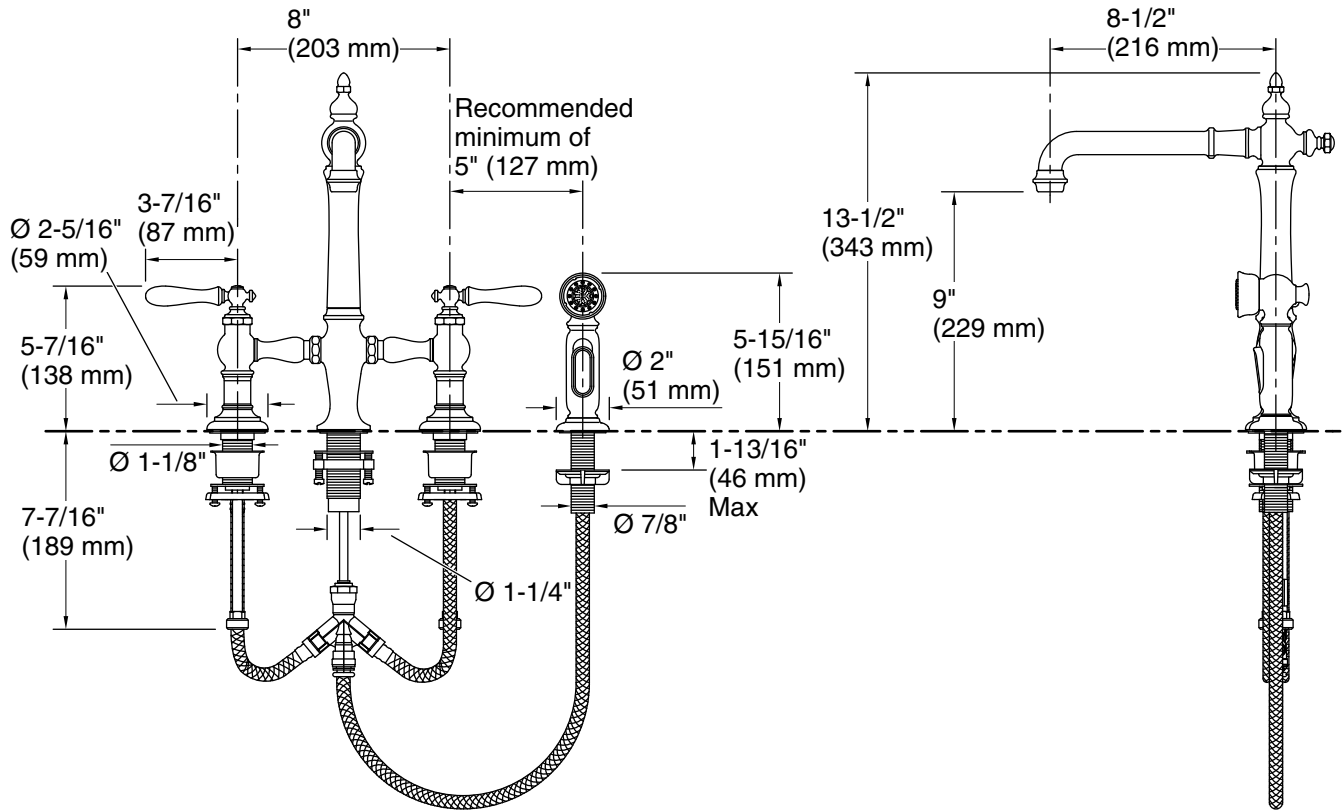

KOHLER® Faucets

Artifacts®

Two-hole bridge kitchen sink faucet with side sprayer
K-76519-4

Features

- Matching two-function side sprayer featuring Sweep® Spray and BerrySoft® provides convenience for cleaning and food prep
- Sweep® spray creates a wide, forceful blade of water for superior cleaning
- BerrySoft® is a light spray ideal for washing hands, rinsing delicate dishware, and prepping fruits and vegetables
- KOHLER® ceramic disc valves exceed industry longevity standards for a lifetime of durable performance
- ProMotion® technology's light, quiet braided hose and swiveling ball joint make the side sprayer easier and more comfortable to use
- MasterClean™ sprayface features an easy-to-clean surface that withstands mineral buildup and maximizes spray performance
- Tall swing spout with 360° spout rotation offers superior clearance for filling pots and cleaning
- Two Lever handles offer separate control of hot and cold water
- 1.5 gpm (5.7 lpm) maximum flow rate at 60 psi (4.14 bar)

6-24-2025 20:51 - US/CA

THE BOLD LOOK
OF **KOHLER®**

Technical Information

All product dimensions are nominal.

Faucet flow rate: 1.5 gal/min (5.7 l/min)

Spout:

Spout reach: 8-1/2" (216 mm)

Notes

Install this product according to the installation guide.

Drill the hole for the sidesprayer a minimum of 5" (127 mm) from the center of the lever handle.

ADA complaint for faucet handles only.

ADA compliant for faucet handles only