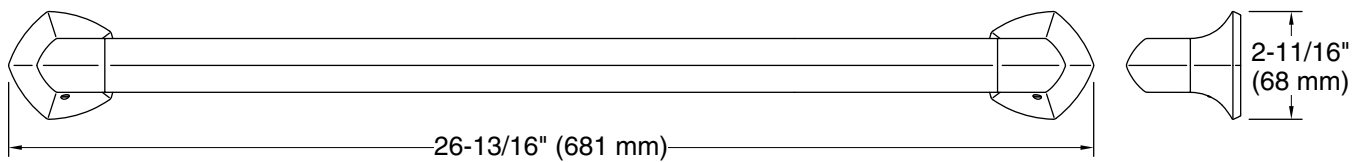

Technical Information

All product dimensions are nominal.

Material: Stainless Steel

Notes

ADA compliant when installed to the specific requirements of these regulations.