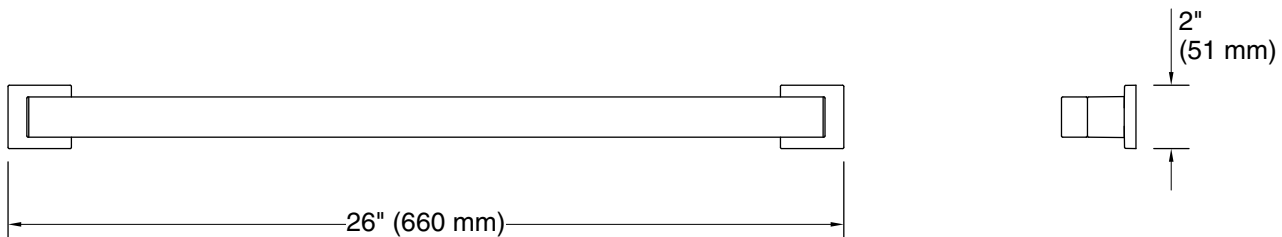

Technical Information

All product dimensions are nominal.

Material: Zinc, Stainless Steel

Notes

Install this product according to the installation instructions.

WARNING: Risk of personal injury. The wall plates on the grab bar must be mounted to a brace between the wall studs. This will ensure that the weight of the user is adequately supported.

ADA compliant when installed to the specific requirements of these regulations.