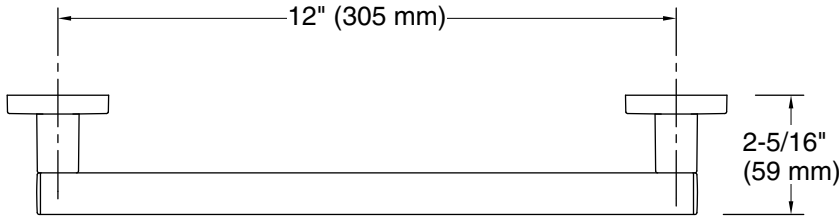

Features

- 12" (305 mm) bar
- Provides minimum 300 lb load capacity
- Coordinates with other products in the Square collection

Material

- Premium metal construction for durability and reliability
- KOHLER finishes resist corrosion and tarnishing

Technical Information

All product dimensions are nominal.

Material: Zinc, Stainless Steel

Notes

Install this product according to the installation instructions.

WARNING: Risk of personal injury. The wall plates on the grab bar must be mounted to a brace between the wall studs. This will ensure that the weight of the user is adequately supported.