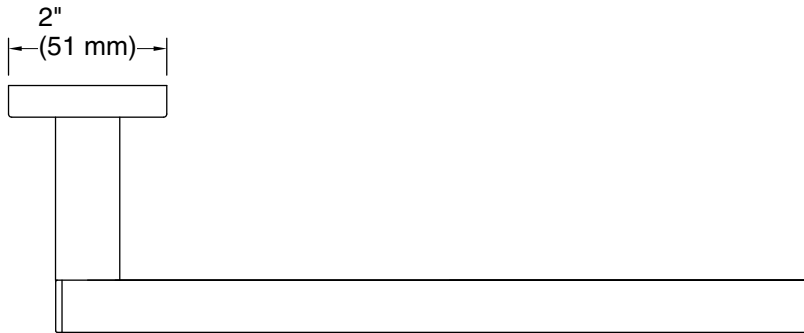

Color tiles intended for reference only.

Color	Code	Description
	CP	Polished Chrome
	BN	Vibrant® Brushed Nickel
	BL	Matte Black
	2MB	Vibrant® Brushed Moderne Brass

Technical Information

All product dimensions are nominal.