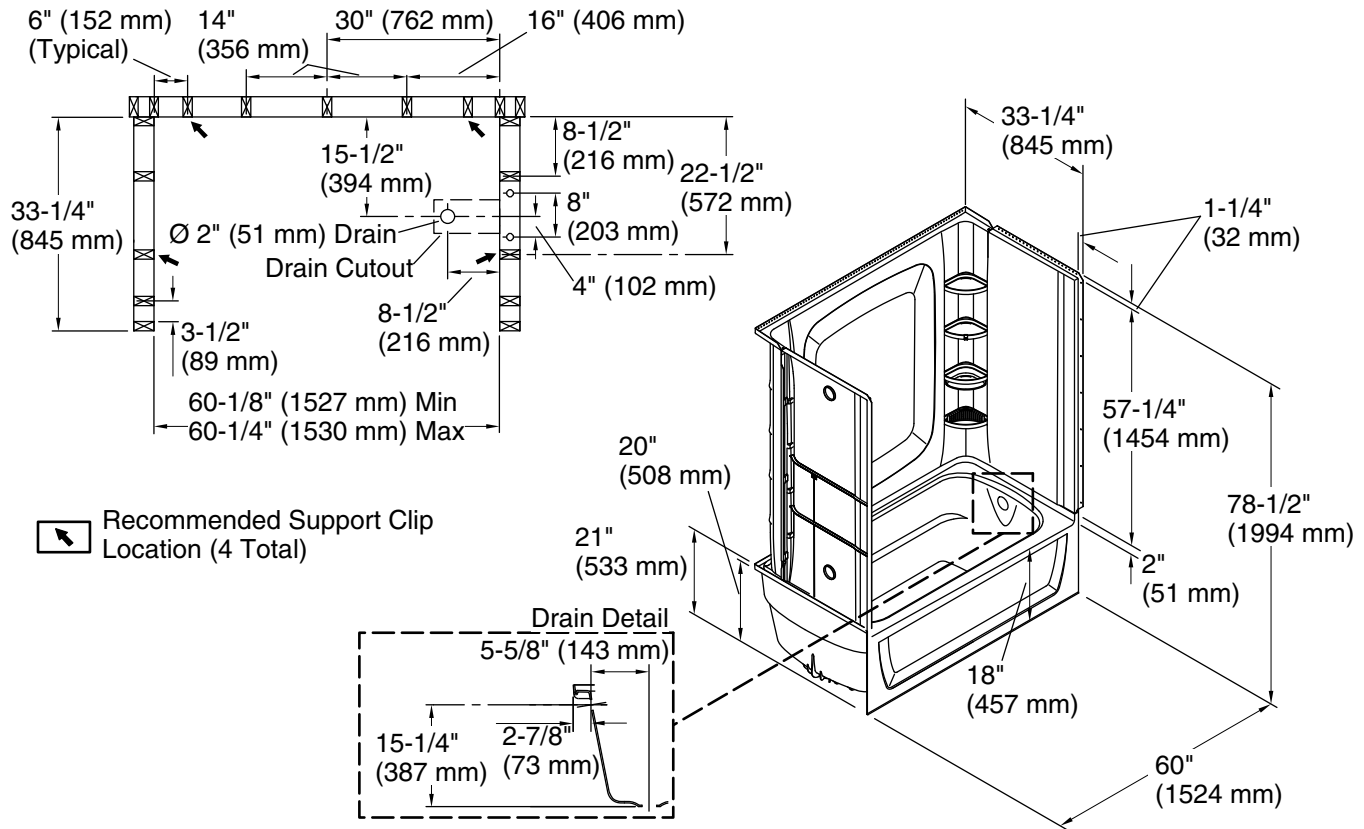

STORE+®
60" x 32" Vikrell® bath/shower, right drain
71420120

Features

- Tongue-and-groove modular design allows for easy installation during any phase of construction
- Includes four rimmed shelves, two caddies, two hooks, and two soap dishes with towel bar
- Dishwasher-safe shelves and bins snap into place; no tools required
- Holds up to 30 bottles
- Easy-to-clean, durable high-gloss finish
- Innovative Dry-Block™ seal and channeled water containment system form watertight seams

Included Components

- 71121120 60" x 32" Vikrell® bath, right drain
- 71424100 60" x 32" Vikrell® bath/shower wall set

Codes/Standards

CSA B45.5/IAPMO Z124

STERLING® Vikrell® or Acrylic Baths and Shower Bases Ten-Year Limited Warranty

For the most current Specification Sheet, go to www.sterlingplumbing.com.

2-6-2025 20:49 - US/CA

Technical Information

All product dimensions are nominal.

Drain location:	Right
Basin area, bottom:	42" x 20" (1067 mm x 508 mm)
Basin area, top:	54" x 26" (1372 mm x 660 mm)
Weight:	128 lbs (58.1 kg)
Water depth:	13-3/4" (349 mm)
Water capacity:	55 gal (208.2 L)
Minimum flat for door:	3" (76 mm)
Maximum door height:	59" (1499 mm)
Maximum door width:	57-11/16" (1465 mm)