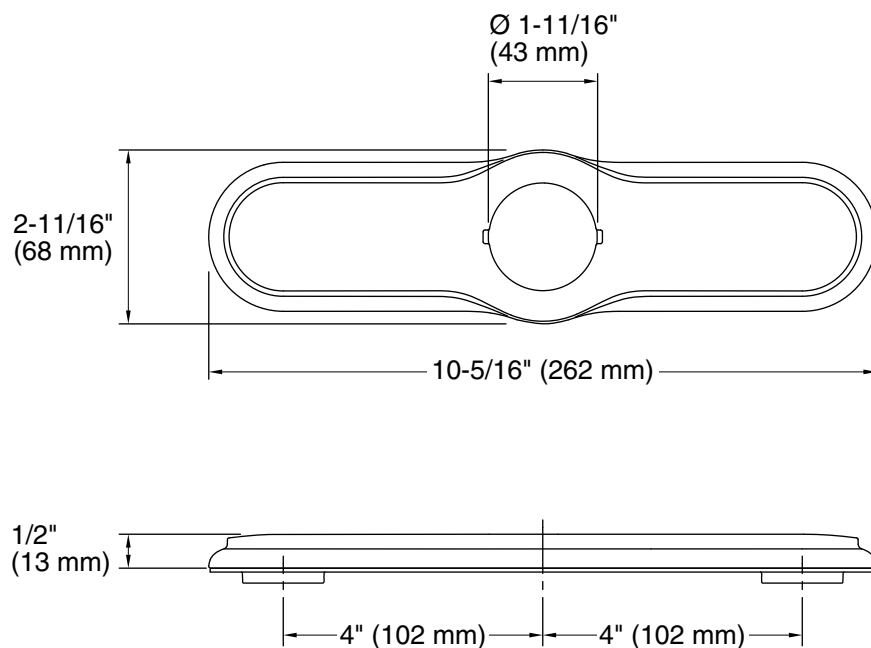

Features

- Coordinates with Tournant™ (K-77515) kitchen faucet

Recommended Products/Accessories

- K-77515 Semi-professional kitchen sink faucet
- K-23723 Faucet cleaner

Codes/Standards

None Applicable

KOHLER® Faucet Lifetime Limited Warranty

Technical Information

All product dimensions are nominal.