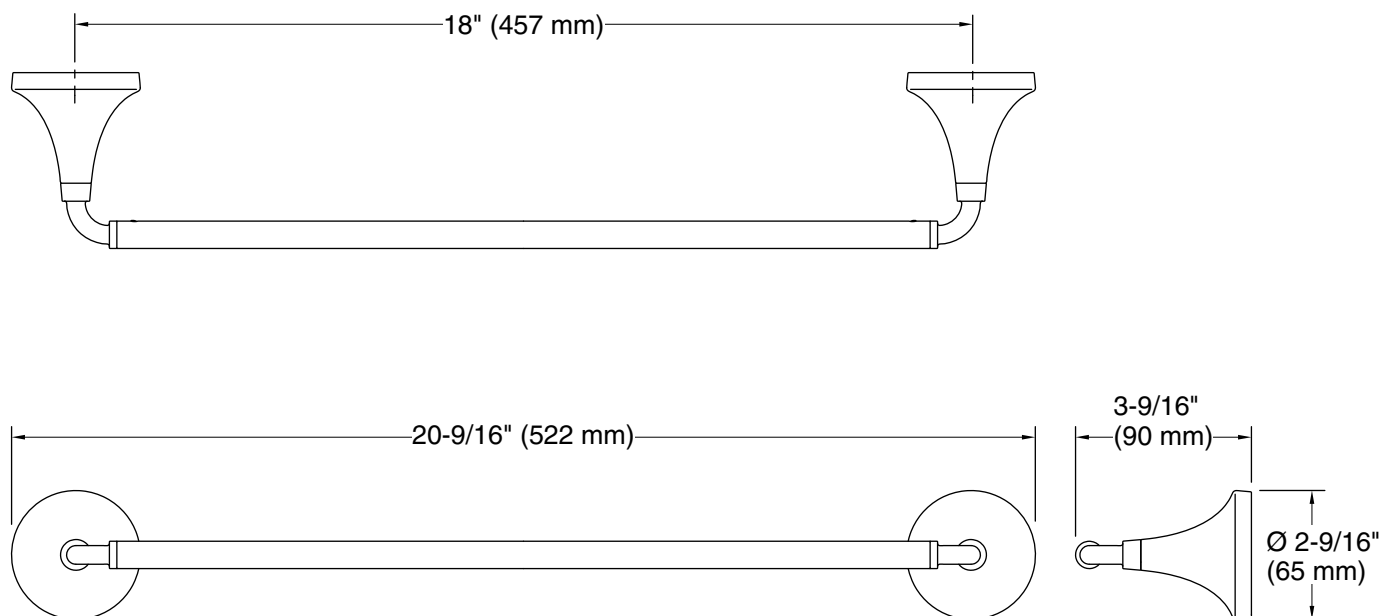

Technical Information

All product dimensions are nominal.

Installation Type: Wall-mount

Material: Zinc, Stainless Steel