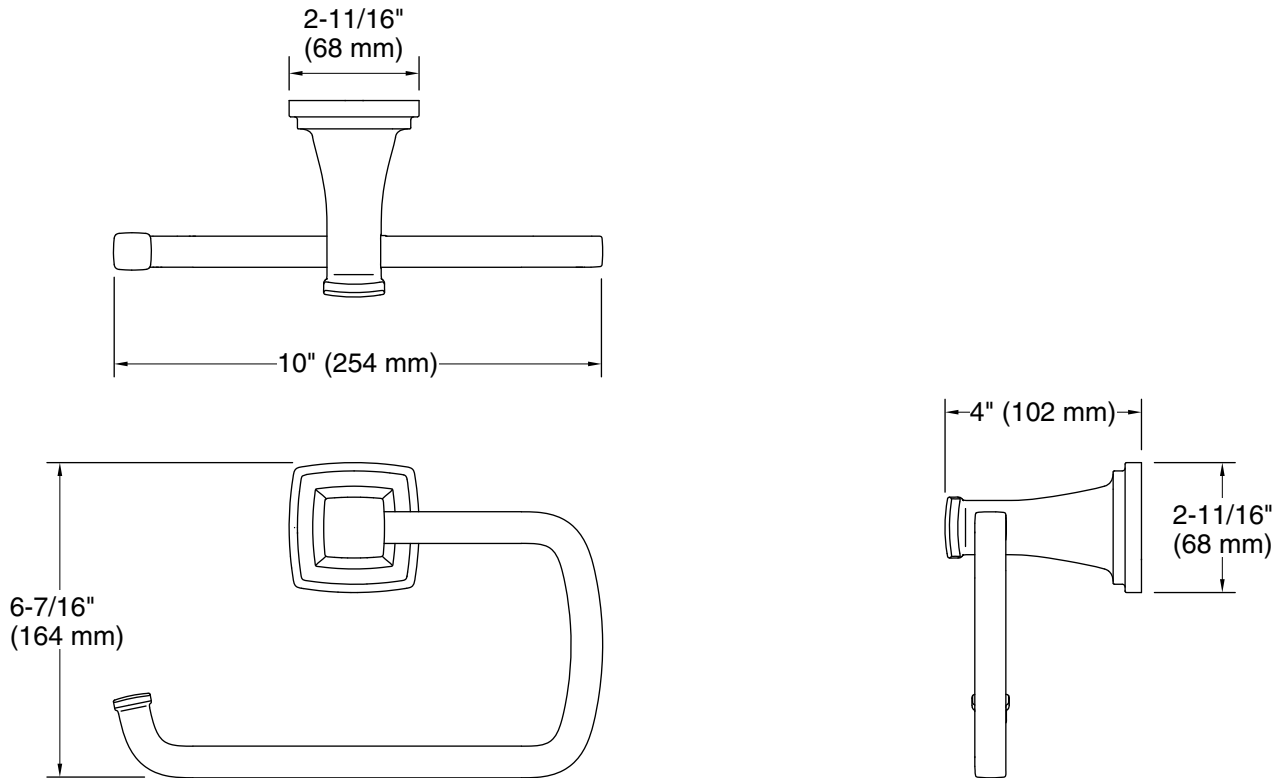

Technical Information

All product dimensions are nominal.

Installation Type: Wall-mount

Material: Zinc