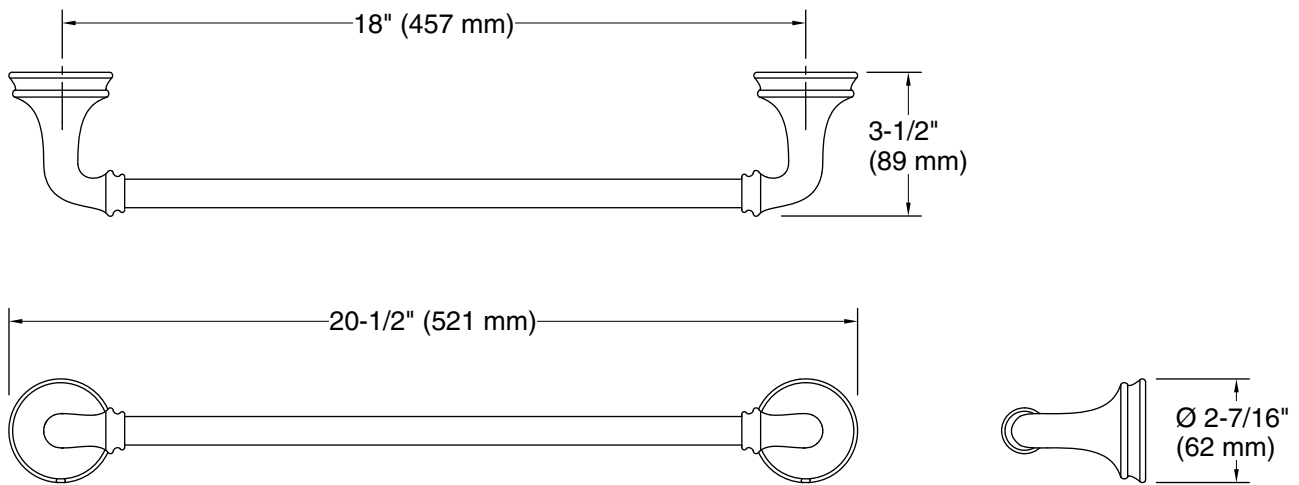

Features

- 18" (457 mm) bar
- Coordinates with other products in the Bellera collection

Material

- Premium metal construction for durability and reliability
- KOHLER finishes resist corrosion and tarnishing

Color tiles intended for reference only.

Color	Code	Description
	CP	Polished Chrome
	BN	Vibrant® Brushed Nickel
	2BZ	Oil-Rubbed Bronze

Technical Information

All product dimensions are nominal.

Material: Zinc